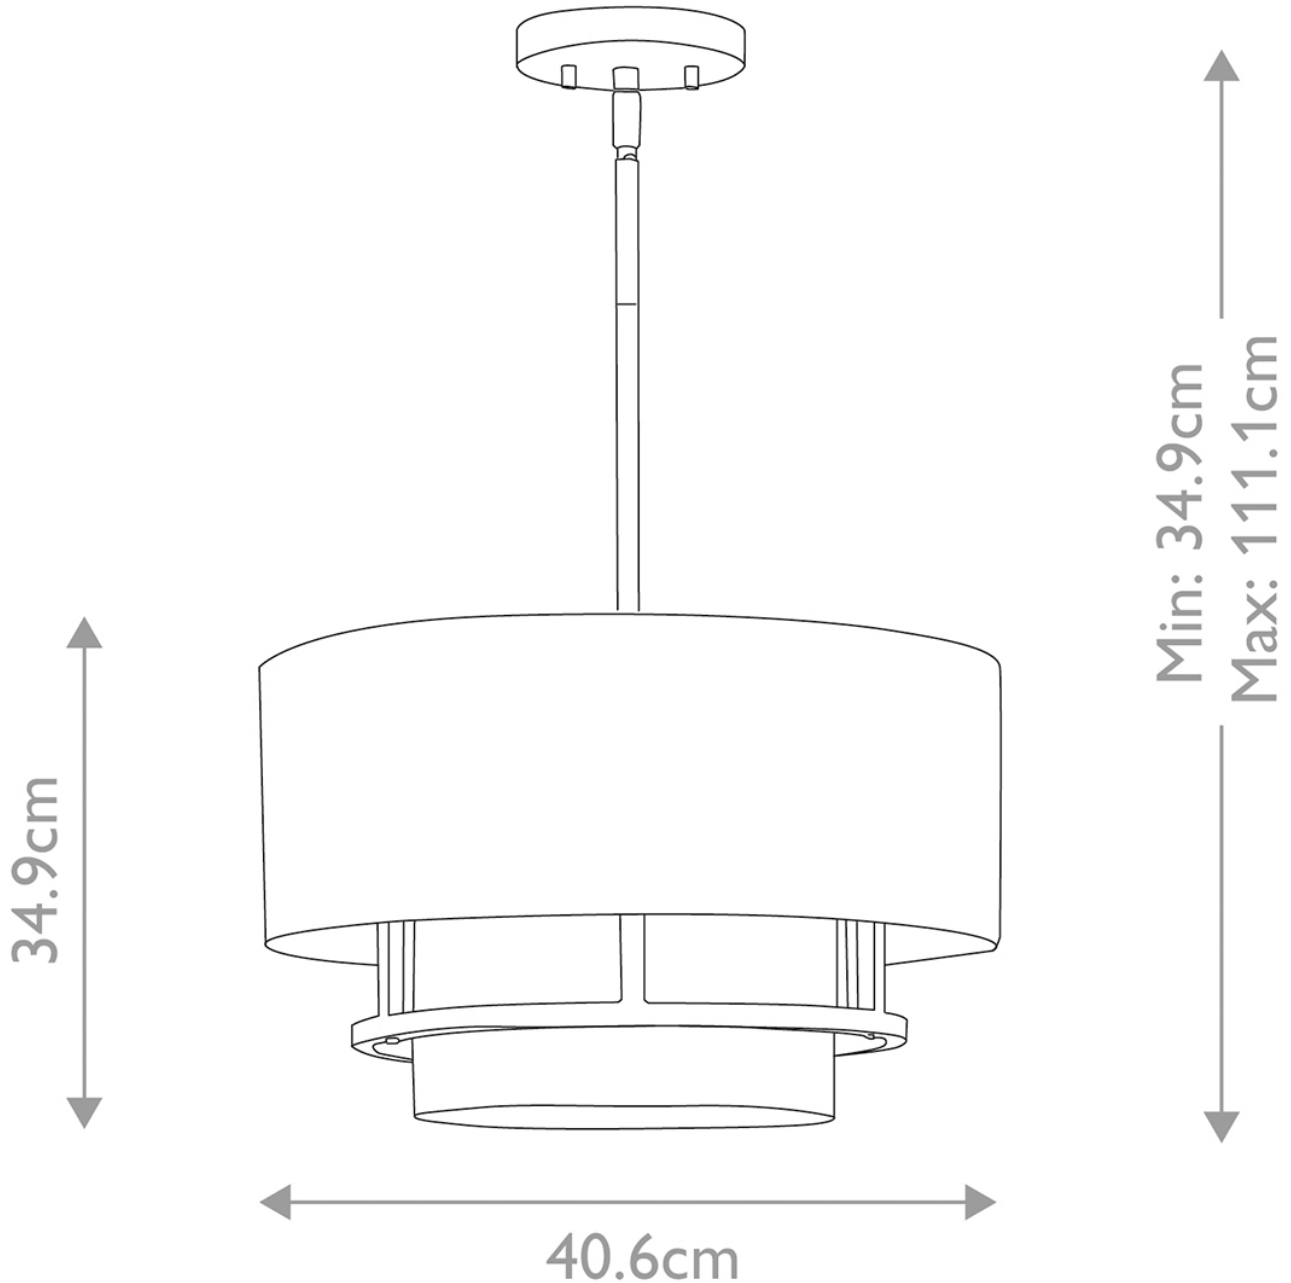

Hinkley Lighting - Graham - HK-GRAHAM-M-LCB - Brass 3 Light Flush Ceiling Light

**CONTACT**