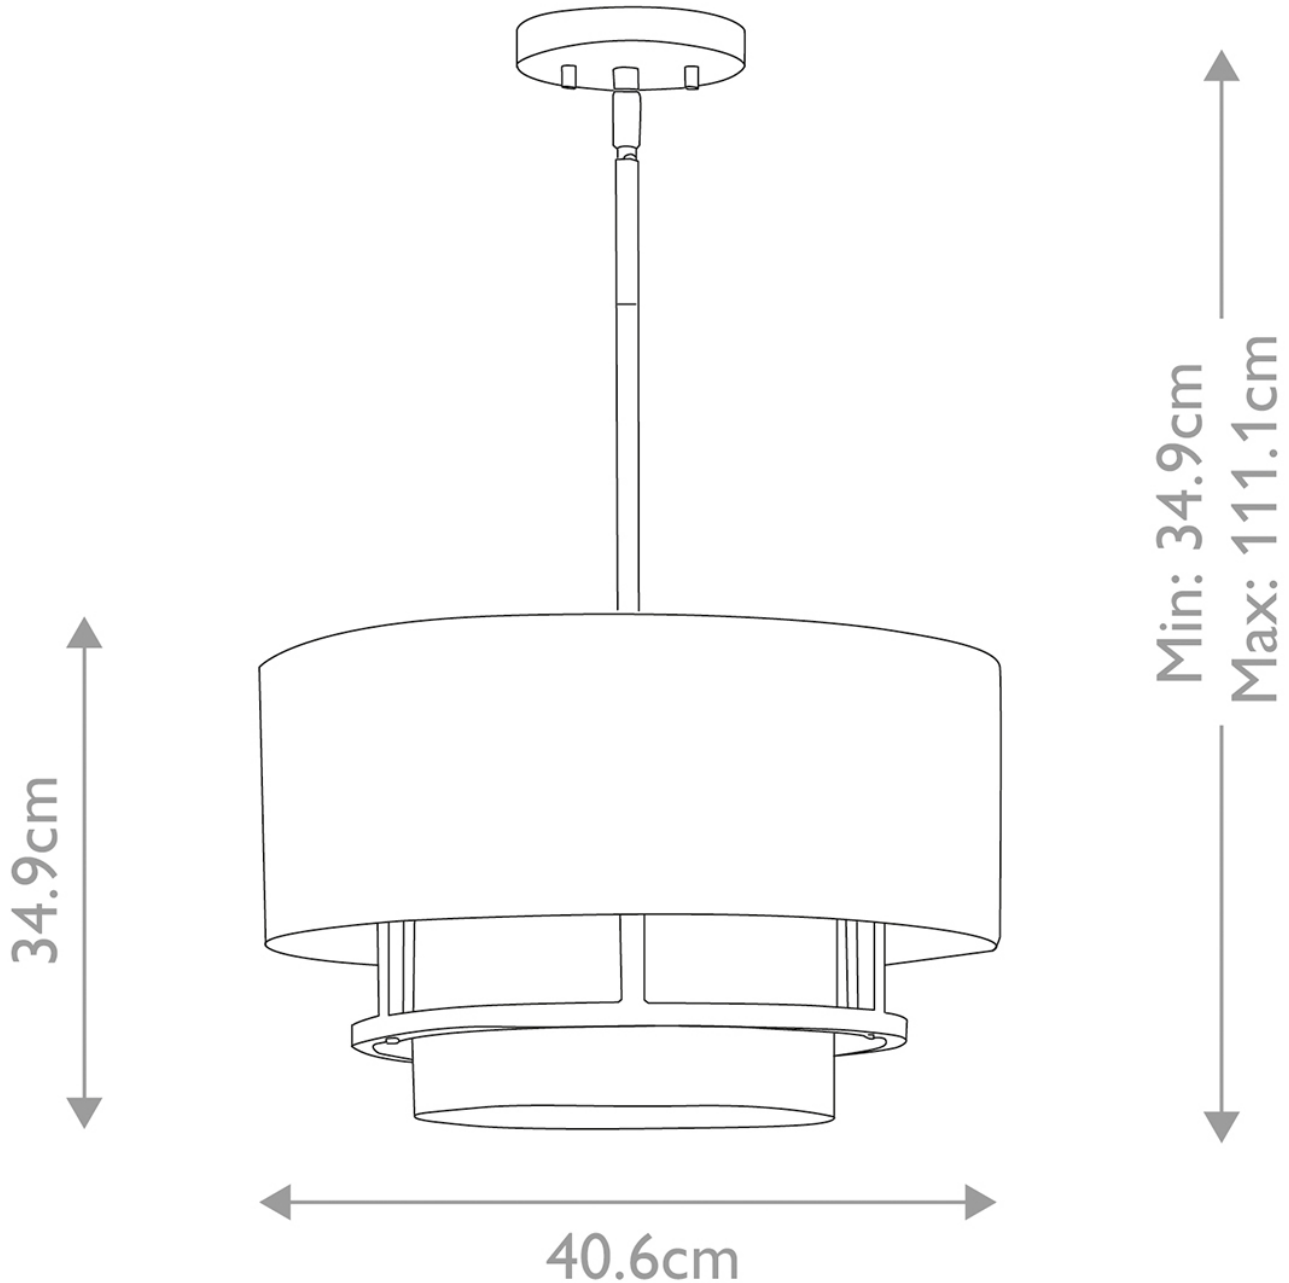

Hinkley Lighting - Graham - HK-GRAHAM-M-PN - Nickel 3 Light Flush Ceiling Light

CONTACT