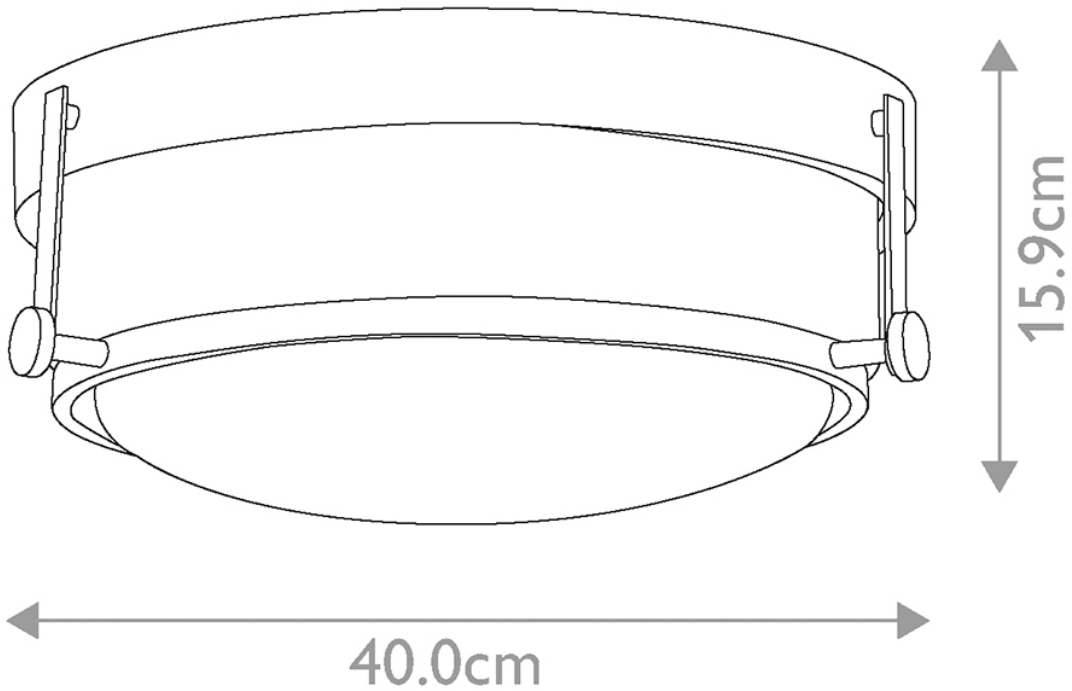

Hinkley Lighting - Harper - HK-HARPER-F-CM - Chrome Opal Glass 3 Light Flush Ceiling Light

CONTACT