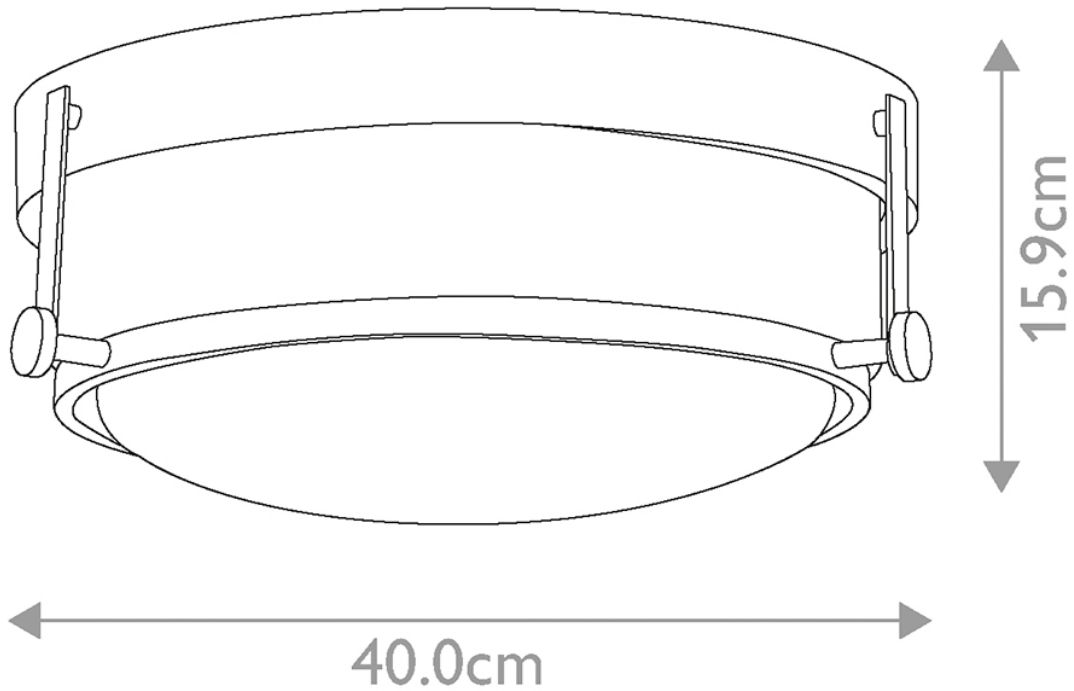

Hinkley Lighting - Harper - HK-HARPER-F-CM-CS - Chrome Clear Seeded Glass 3 Light Flush Ceiling Light

CONTACT