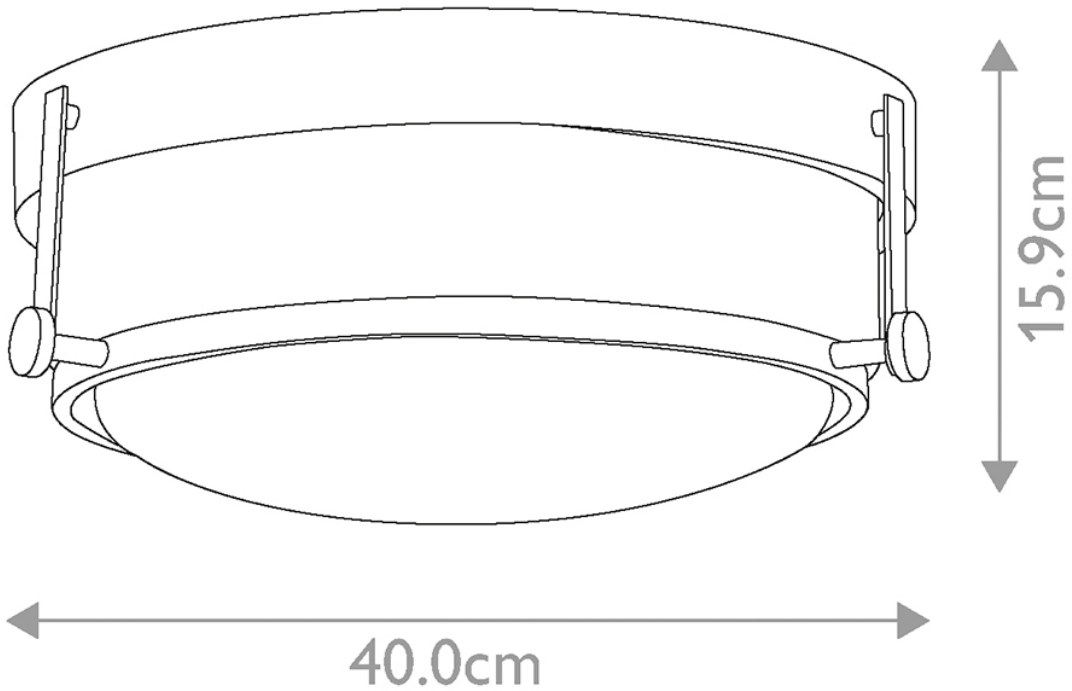

Hinkley Lighting - Harper - HK-HARPER-F-HB - Heritage Brass Opal Glass 3 Light Flush Ceiling Light

CONTACT