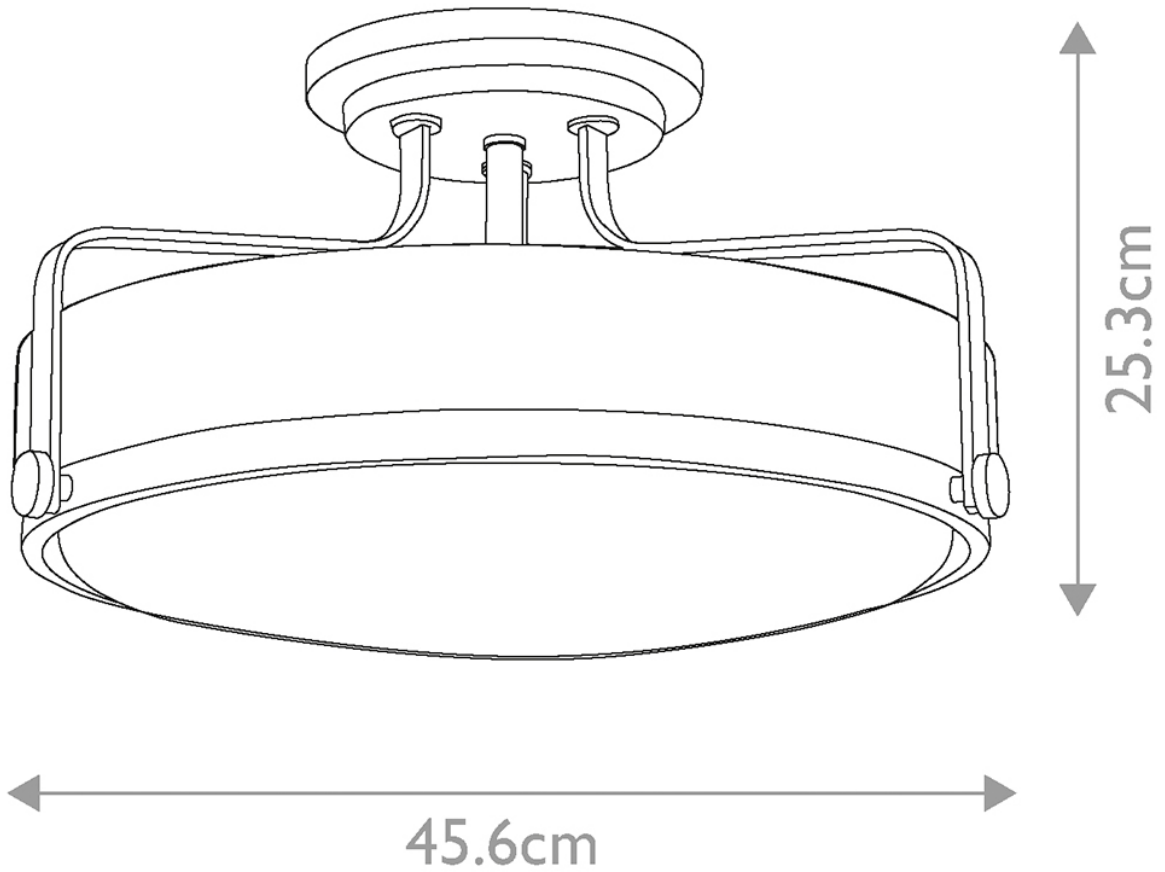

Hinkley Lighting - Harper - HK-HARPER-SFM-CM-CS - Chrome Clear Seeded Glass 3 Light Flush Ceiling Light

CONTACT