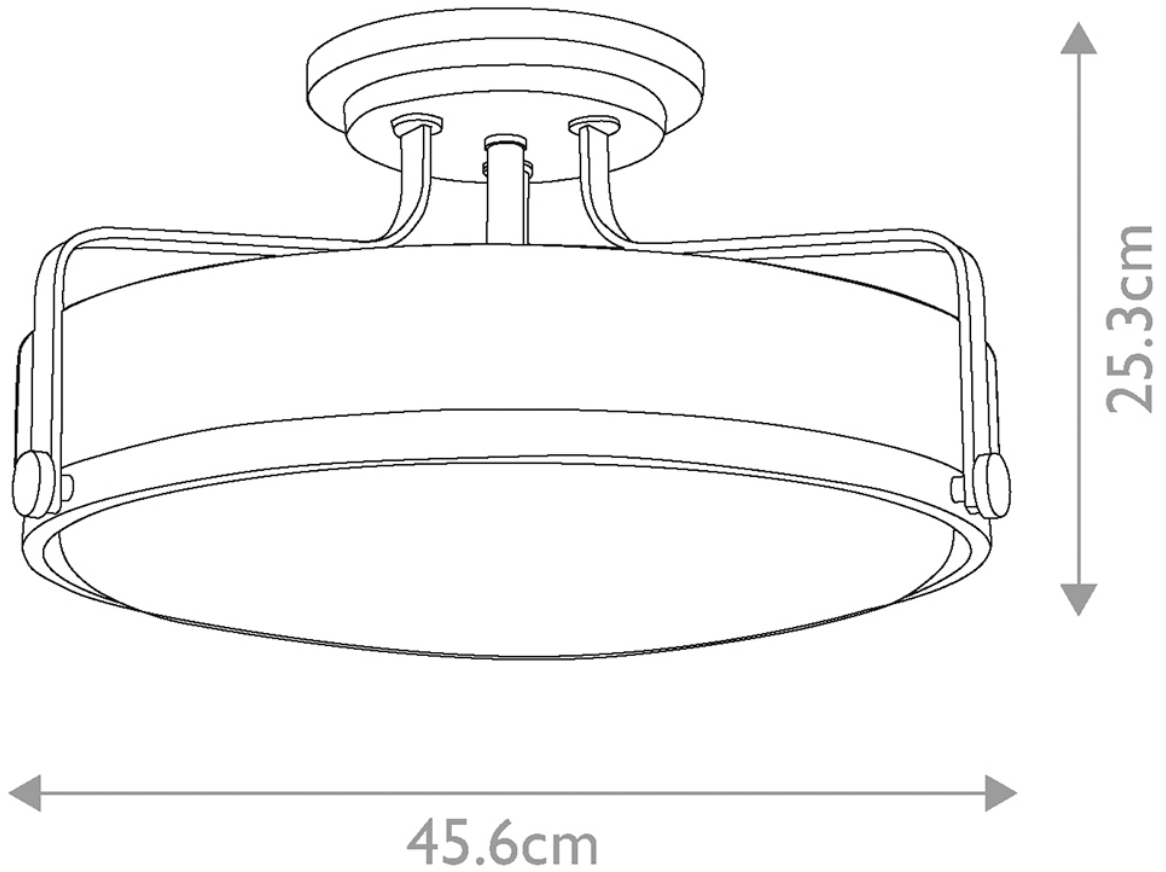

Hinkley Lighting - Harper - HK-HARPER-SFM-HB-CS - Heritage Brass Clear Seeded Glass 3 Light Flush Ceiling Light

CONTACT