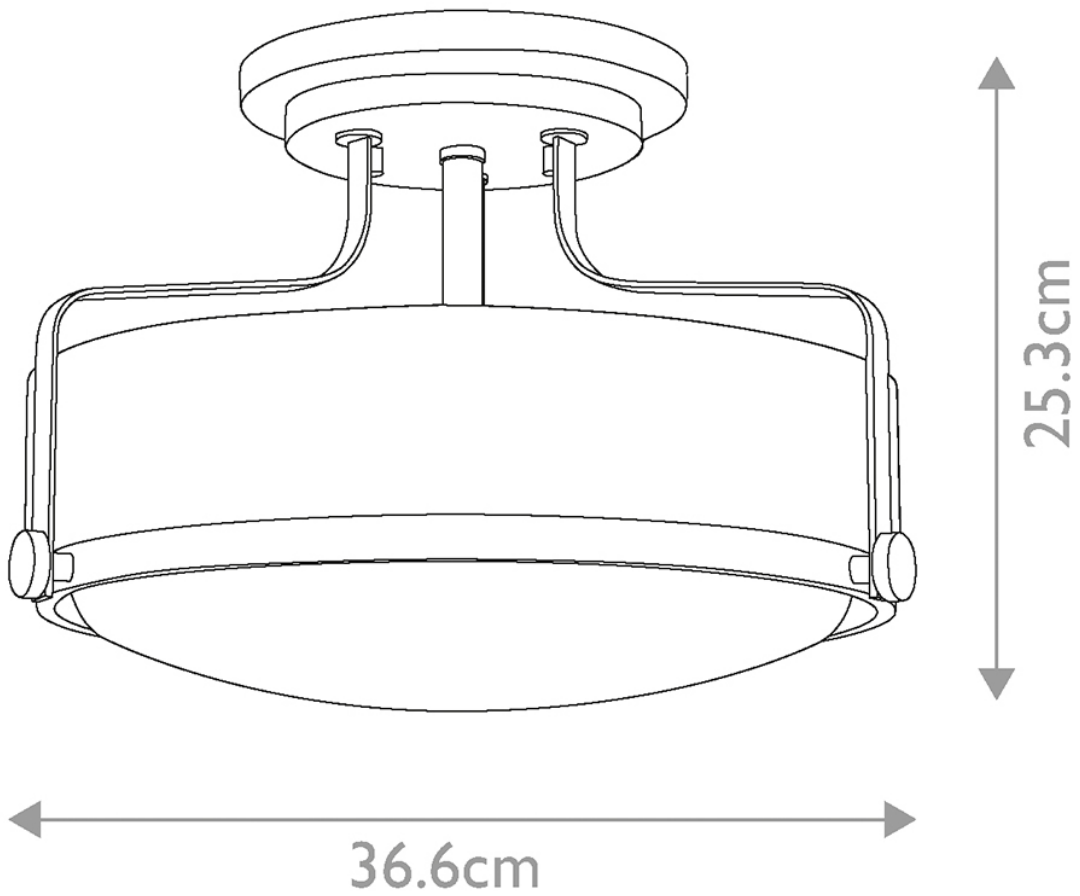

Hinkley Lighting - Harper - HK-HARPER-SFS-CM-CS - Chrome Clear Seeded Glass 3 Light Flush Ceiling Light

CONTACT