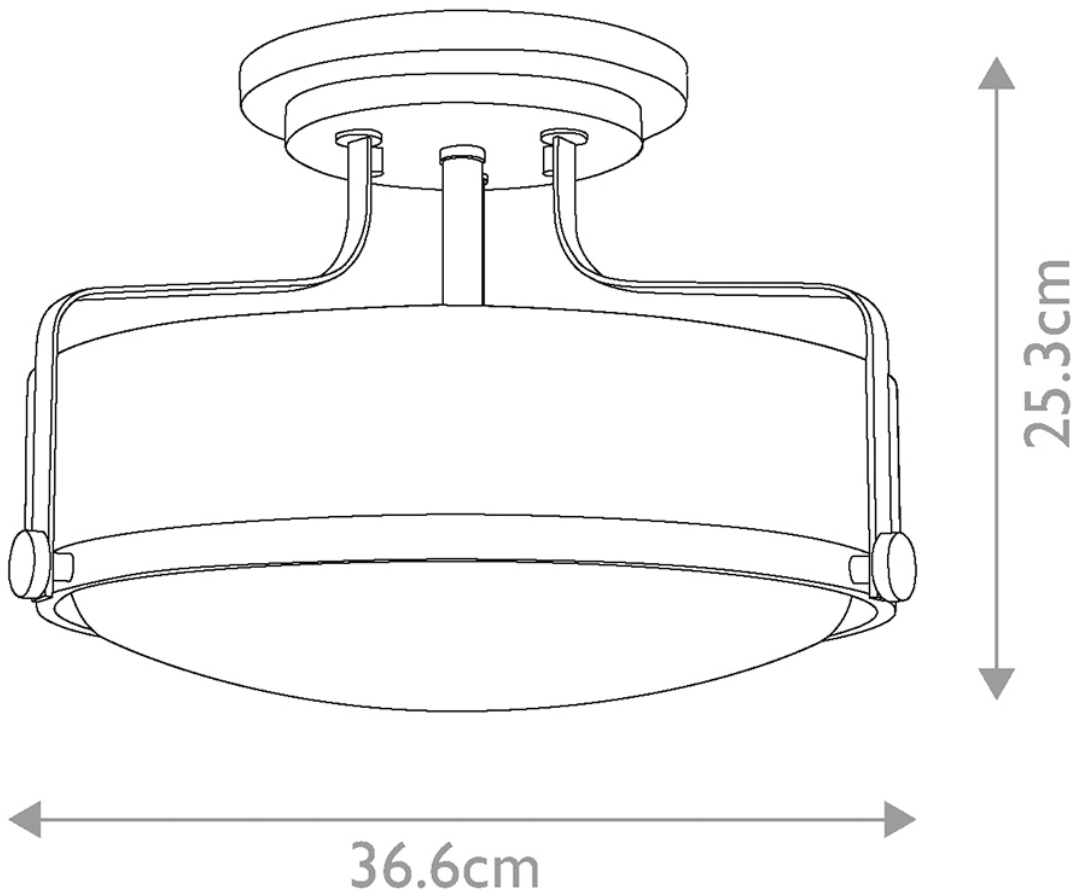

Hinkley Lighting - Harper - HK-HARPER-SFS-HB-CS - Heritage Brass Clear Seeded Glass 3 Light Flush Ceiling Light