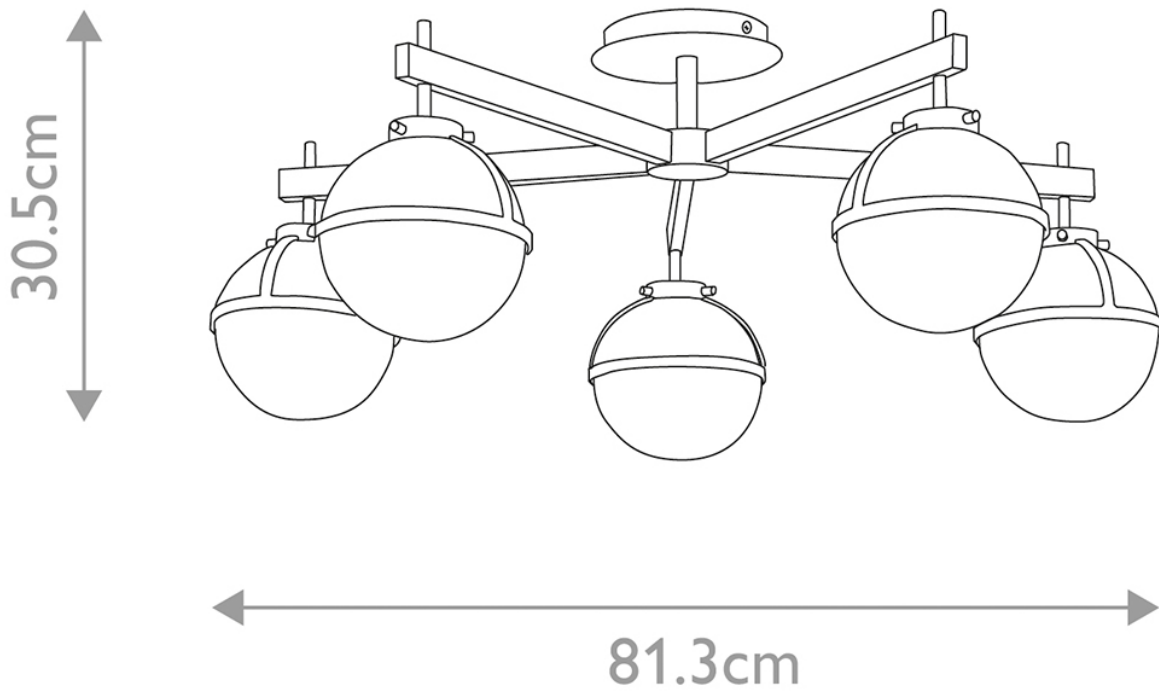

Hinkley Lighting - Hollis - HK-HOLLIS-5-C-BK - Black Clear Seeded Glass 5 Light IP44 Bathroom Ceiling Light

CONTACT