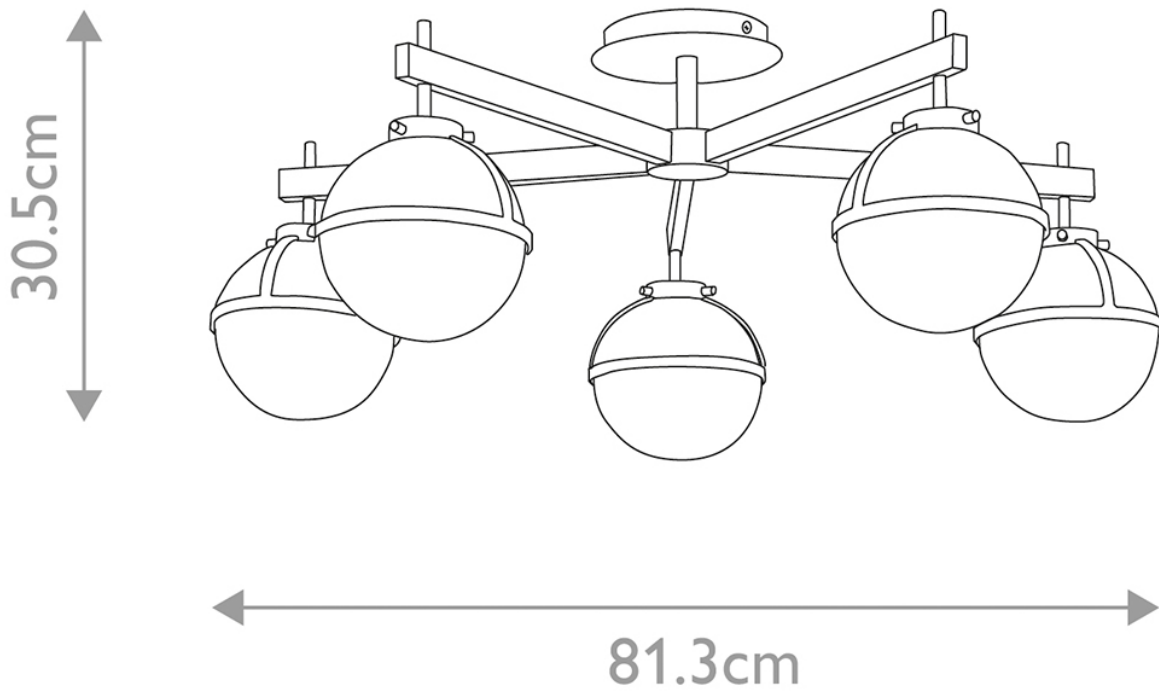

Hinkley Lighting - Hollis - HK-HOLLIS-5-C-HB - Heritage Brass Clear Seeded Glass 5 Light IP44 Bathroom Ceiling Light

CONTACT