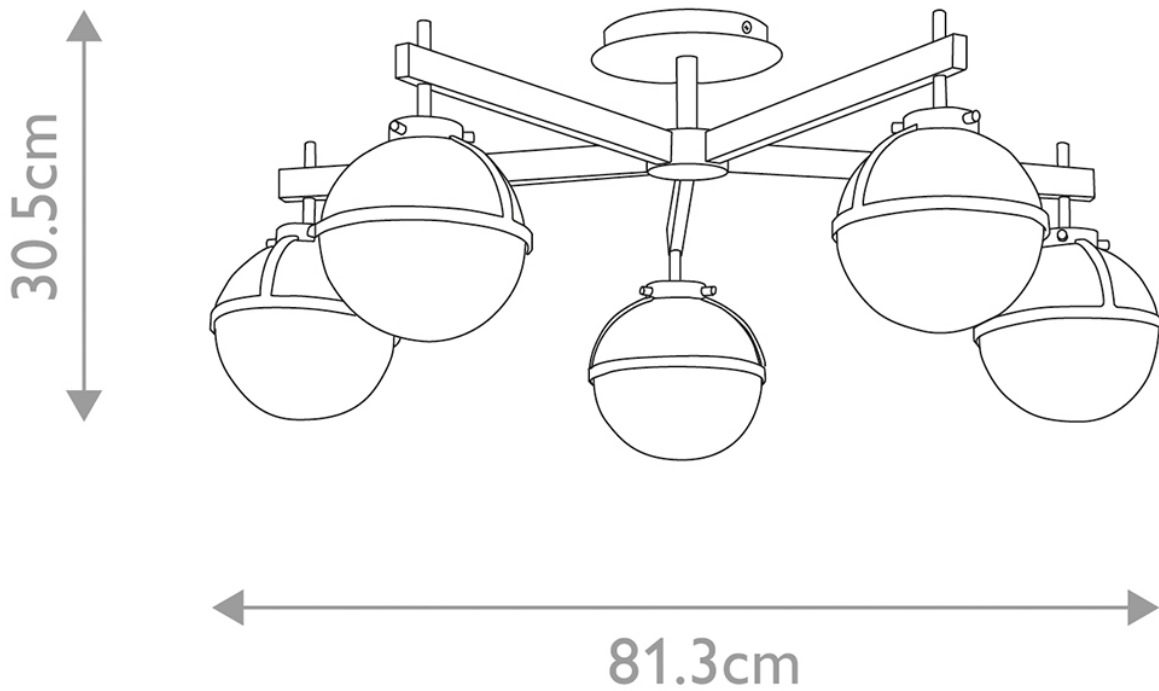

Hinkley Lighting - Hollis - HK-HOLLIS-5-O-BK - Black Opal Glass 5 Light IP44 Bathroom Ceiling Light

**CONTACT**