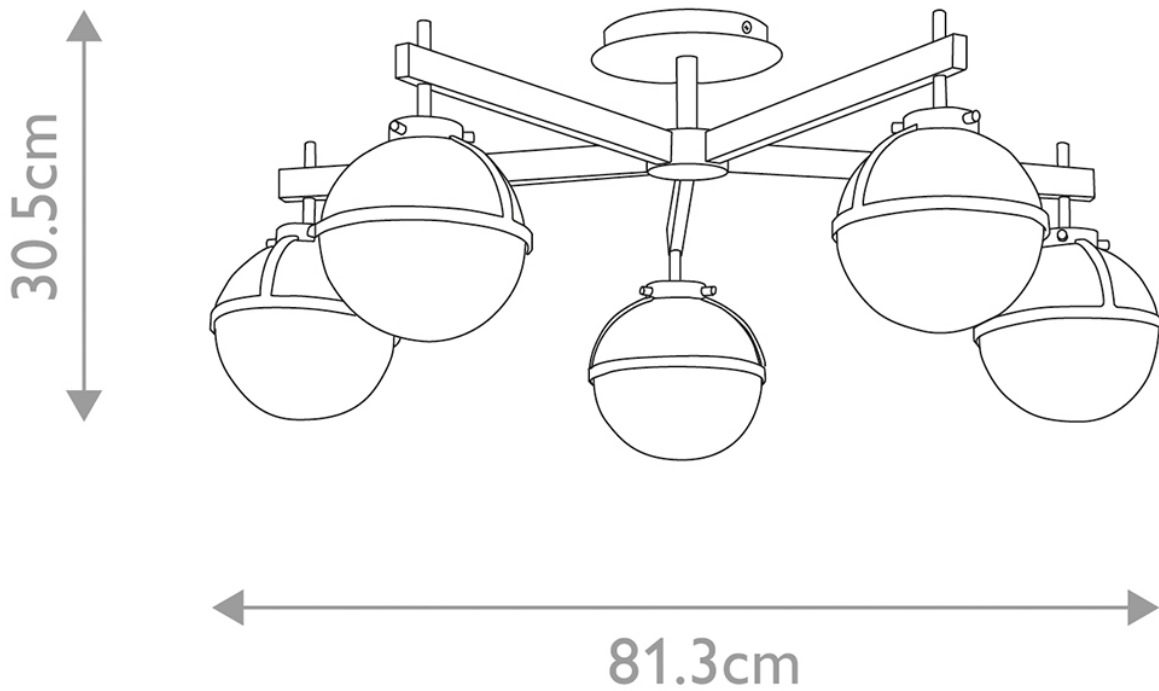

Hinkley Lighting - Hollis - HK-HOLLIS-5-O-HB - Heritage Brass Opal Glass 5 Light IP44 Bathroom Ceiling Light

CONTACT