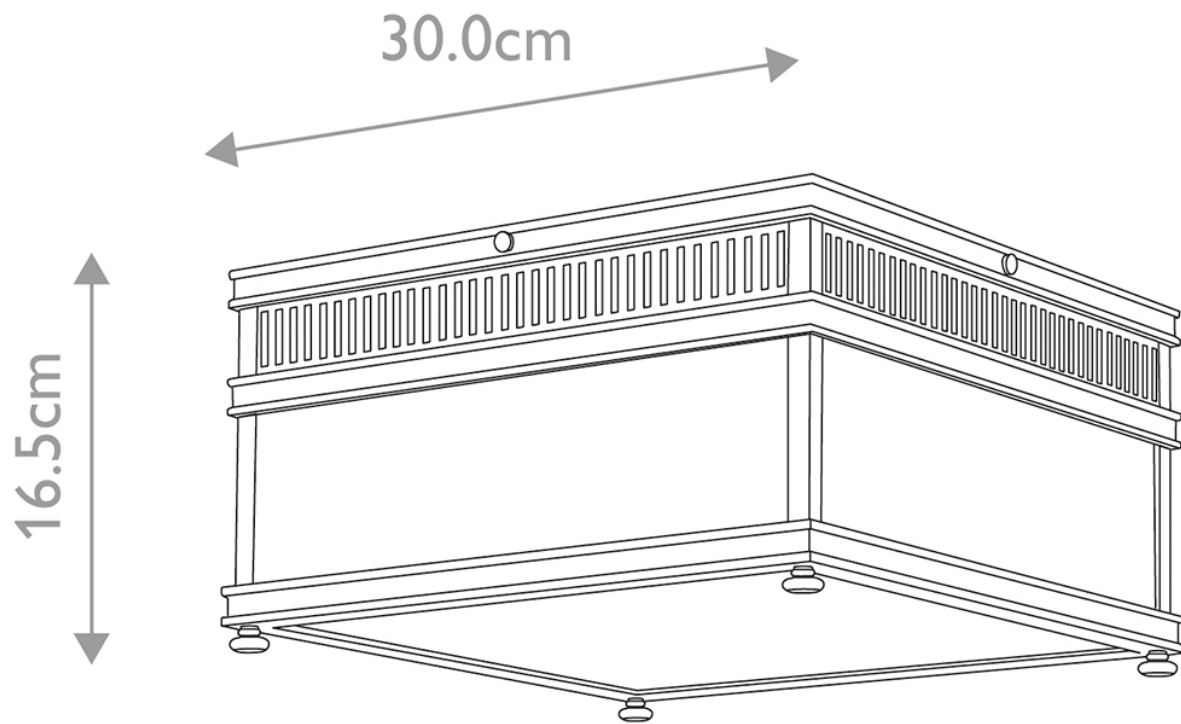

Elstead Lighting - Holborn - HOLBORN-F-DB - Dark Bronze Clear Glass 2 Light IP44 Coastal Resistant Outdoor Ceiling Flush

CONTACT