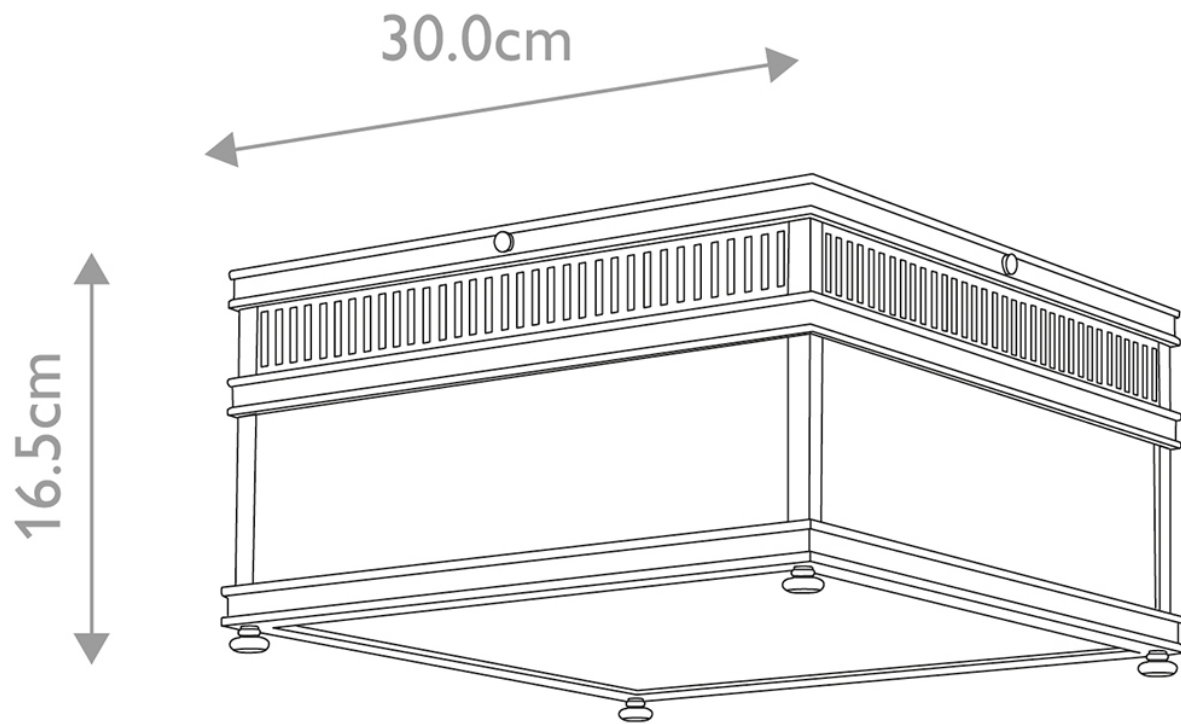

Elstead Lighting - Holborn - HOLBORN-F-PC - Chrome Clear Glass 2 Light IP44 Coastal Resistant Outdoor Ceiling Flush Light

CONTACT