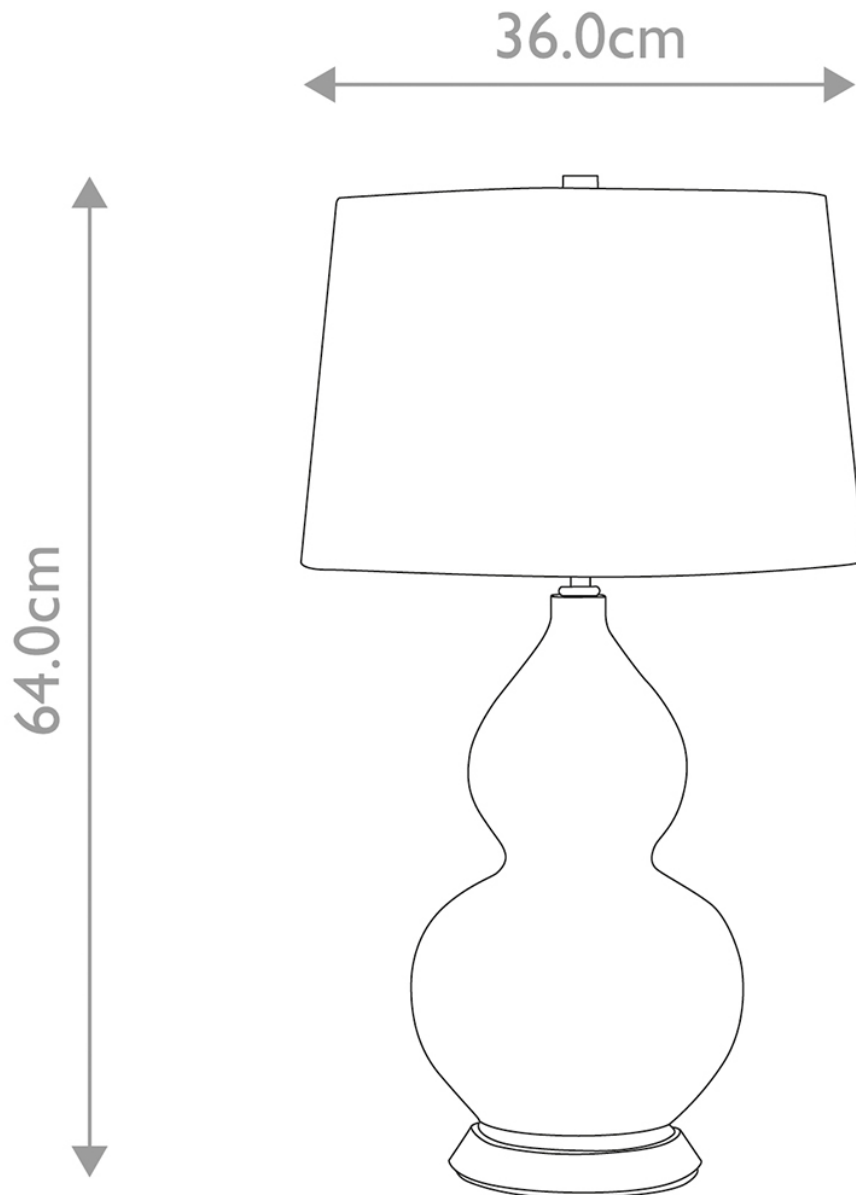

Elstead Lighting - Isla - ISLA-AB-TL-CRANBERRY - White Aged Brass Pink Ceramic Table Lamp With Shade

CONTACT