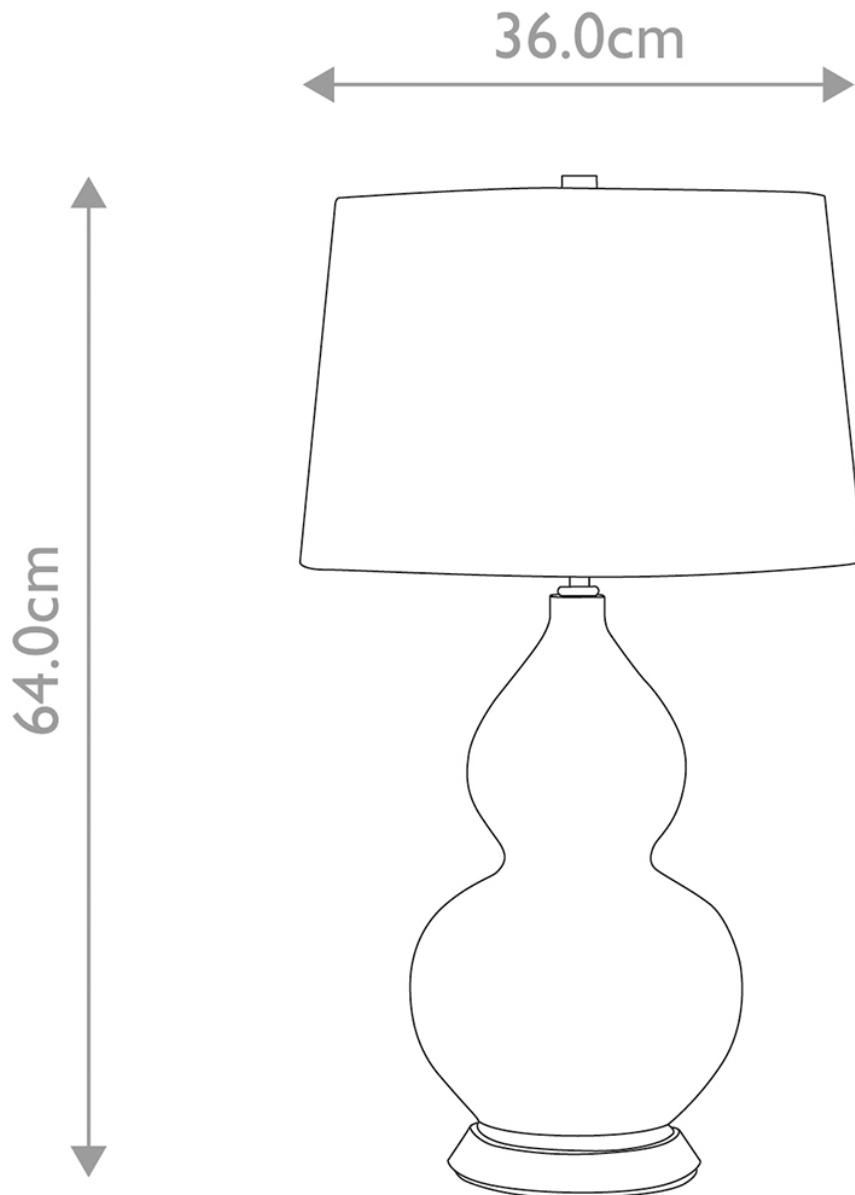

Elstead Lighting - Isla - ISLA-AB-TL-GREEN - White Aged Brass Green Ceramic Table Lamp With Shade

CONTACT