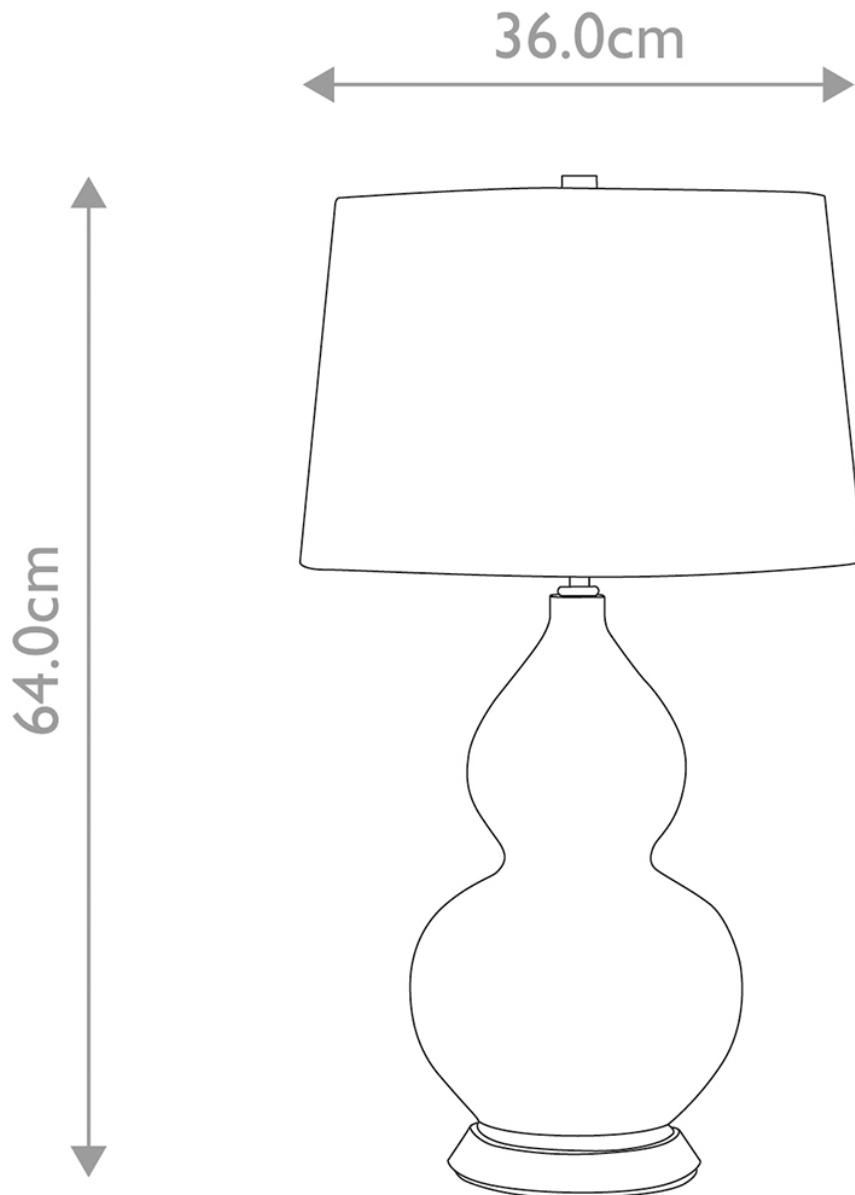

Elstead Lighting - Isla - ISLA-PN-TL-RED - White Nickel Red Ceramic Table Lamp With Shade

CONTACT