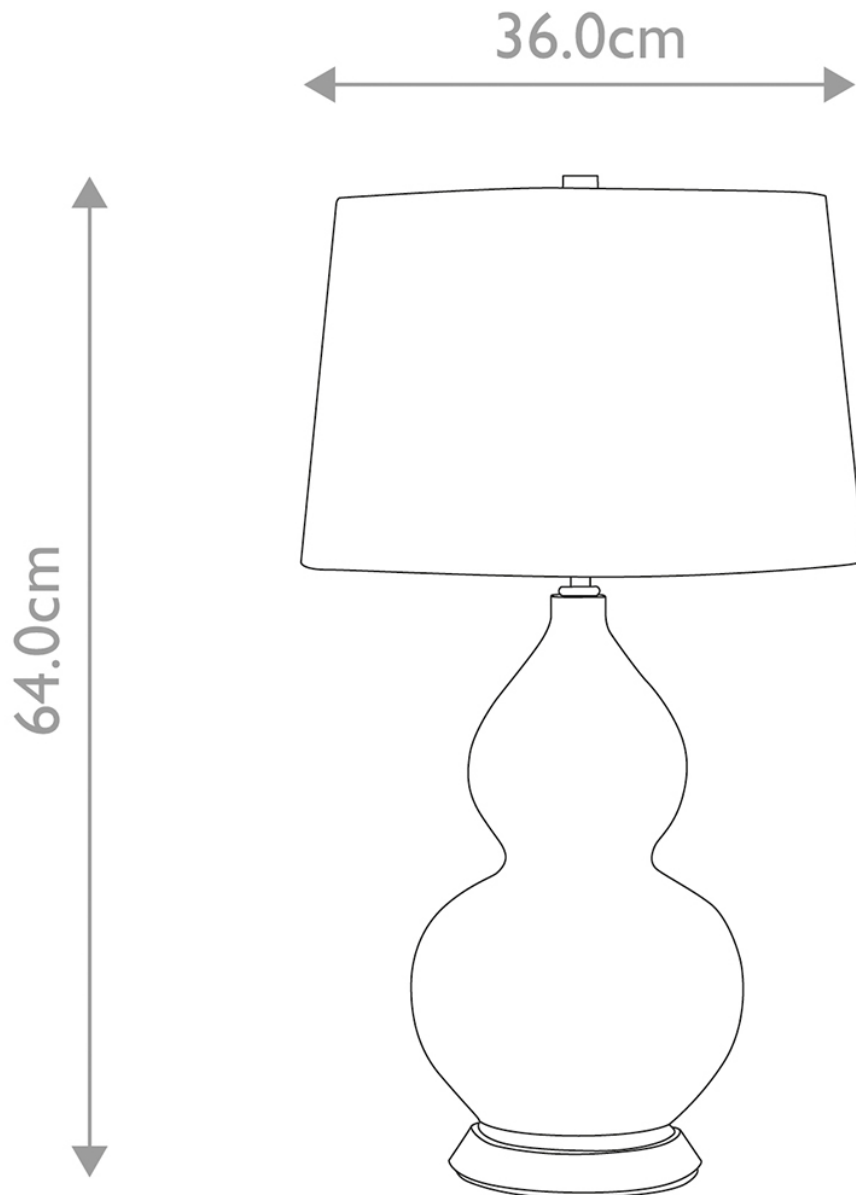

Elstead Lighting - Isla - ISLA-PN-TL-YELLOW - White Nickel Yellow Ceramic Table Lamp With Shade

CONTACT