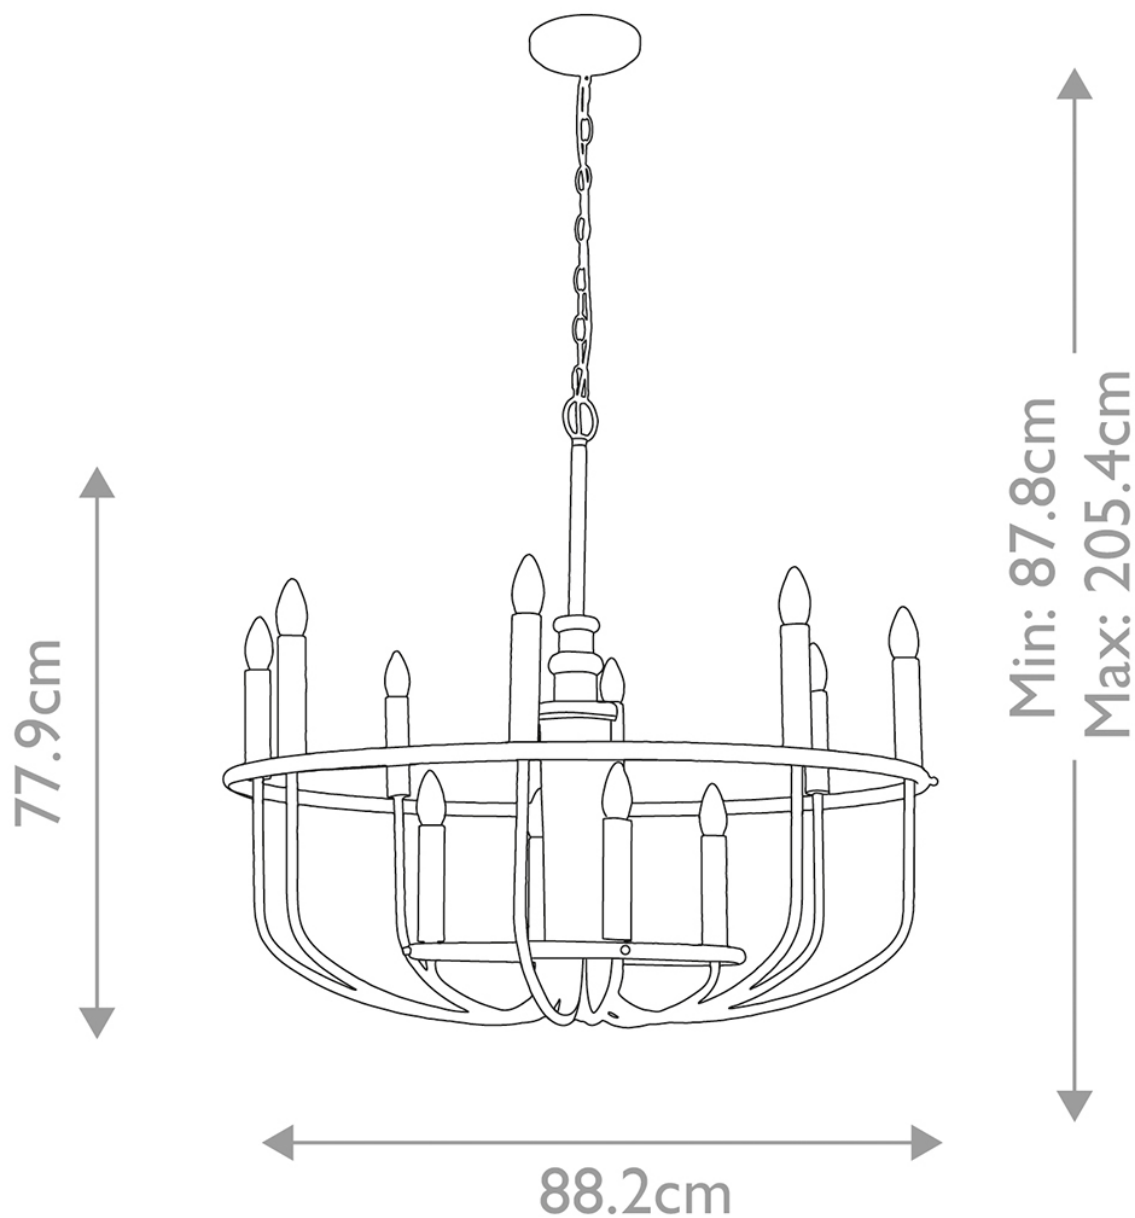

Kichler Lighting - Capitol Hill - KL-CAPITOL-HILL12-BN - Brushed Nickel 12 Light Chandelier

**CONTACT**