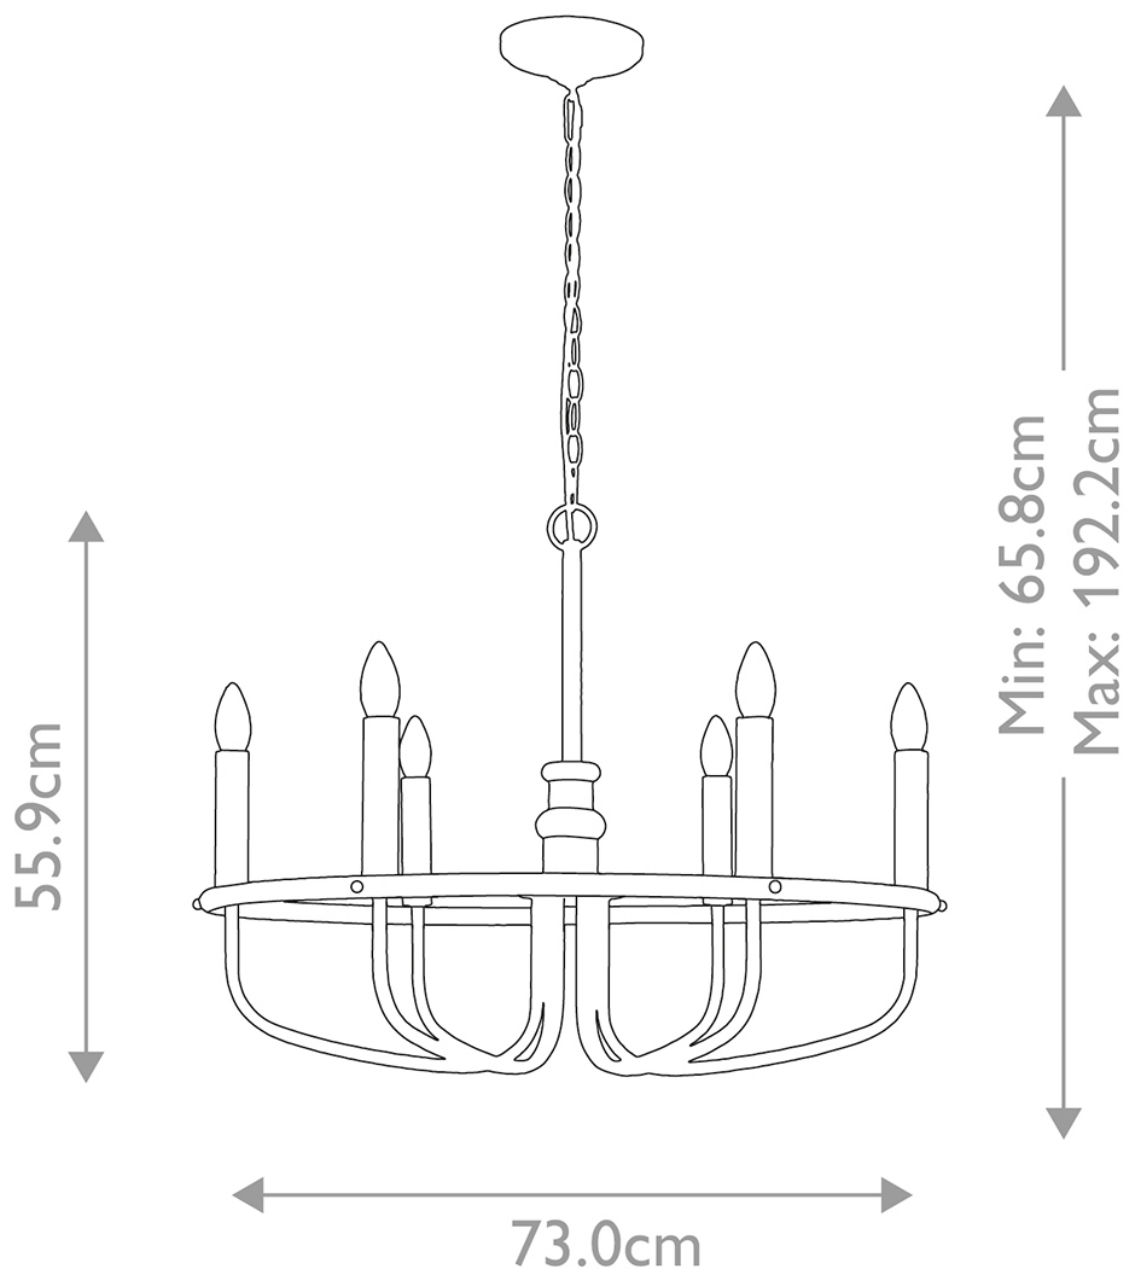

Kichler Lighting - Capitol Hill - KL-CAPITOL-HILL6-BLK - Black 6 Light Chandelier

CONTACT