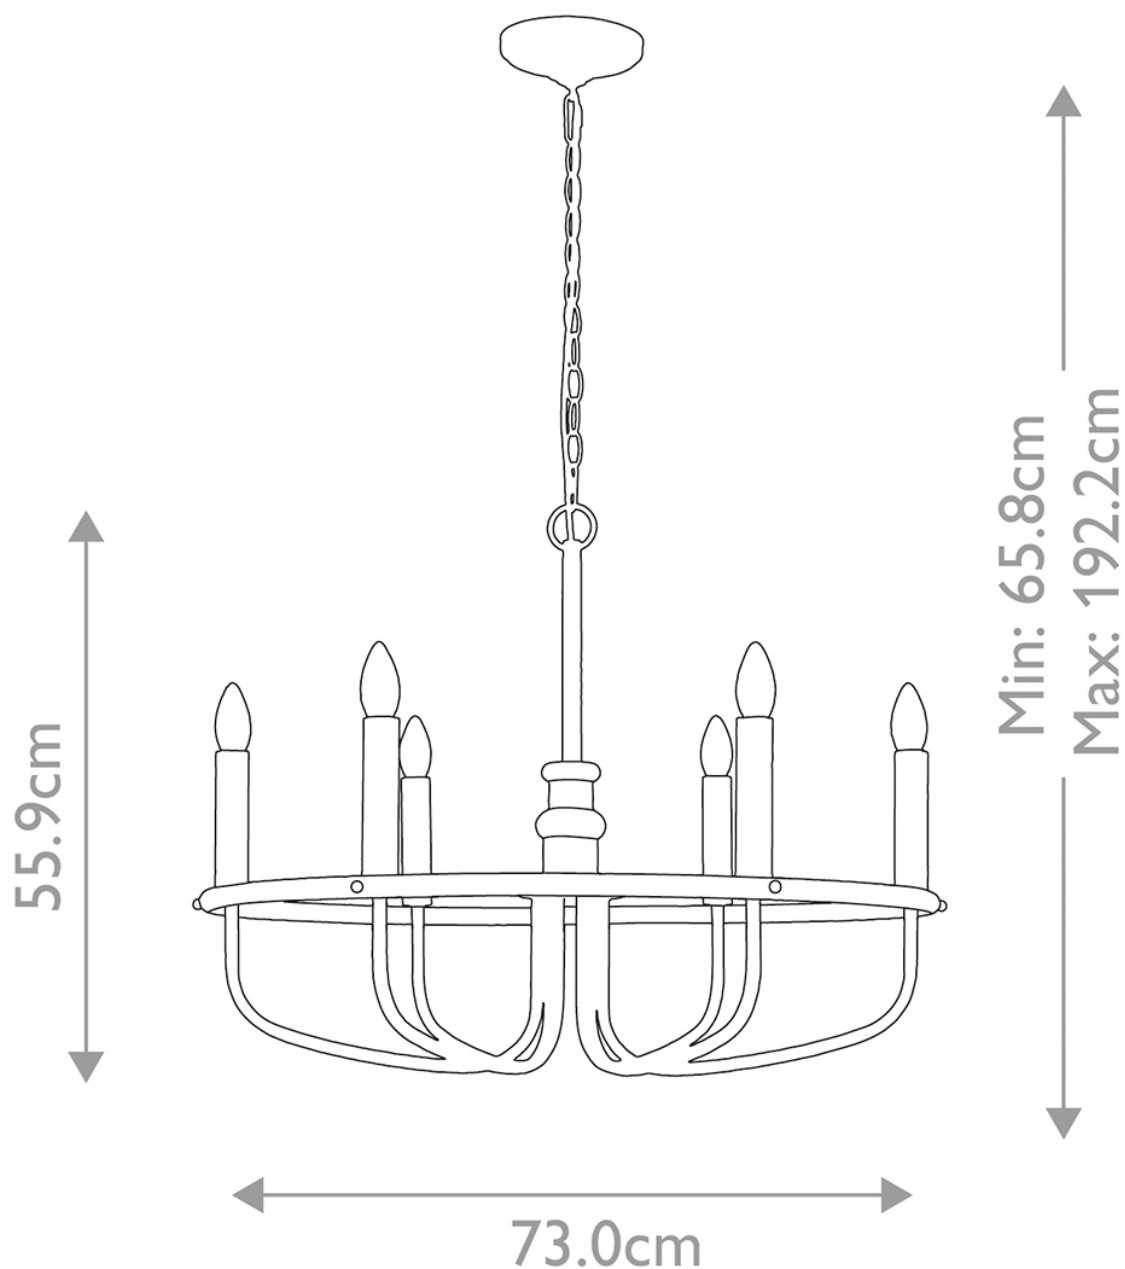

Kichler Lighting - Capitol Hill - KL-CAPITOL-HILL6-PNBR - Natural Brass 6 Light Chandelier

CONTACT