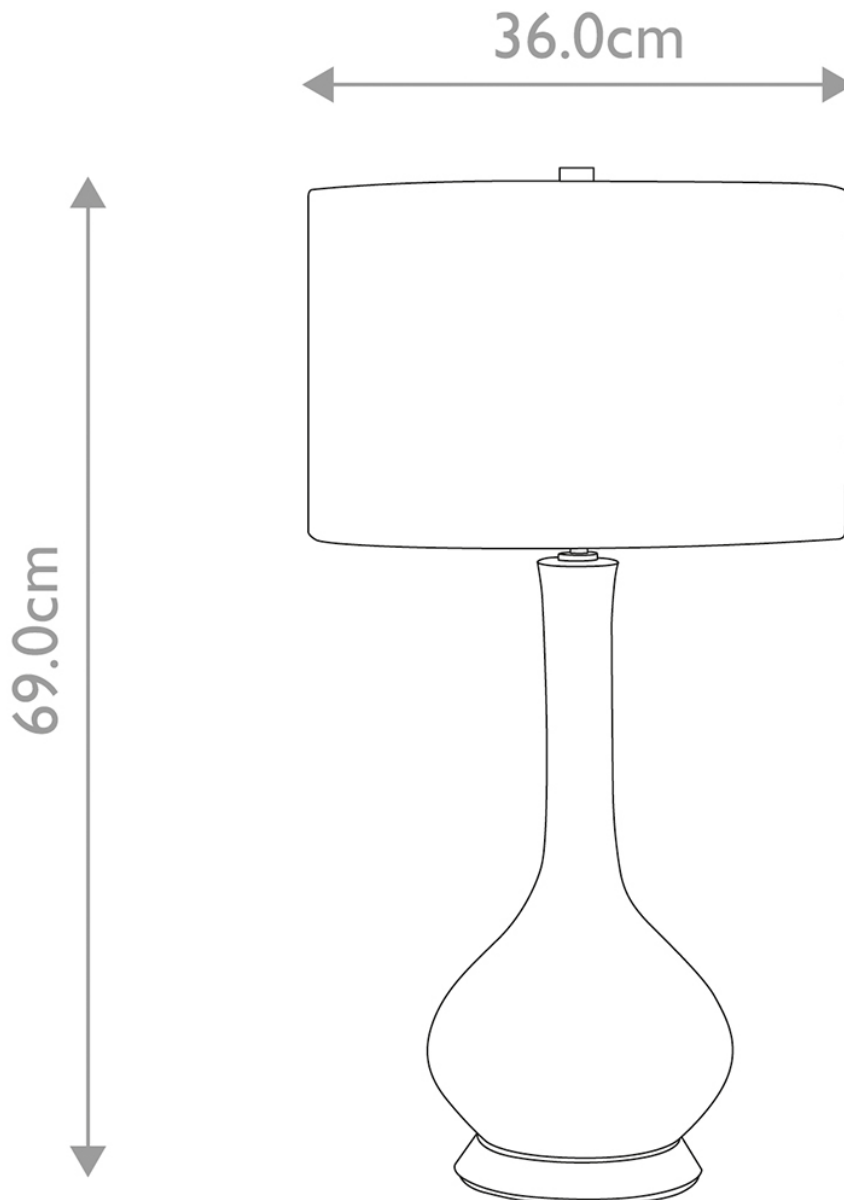

Elstead Lighting - Milo - MILO-AB-TL-FDEB - White Aged Brass Blue Ceramic Table Lamp With Shade

**CONTACT**