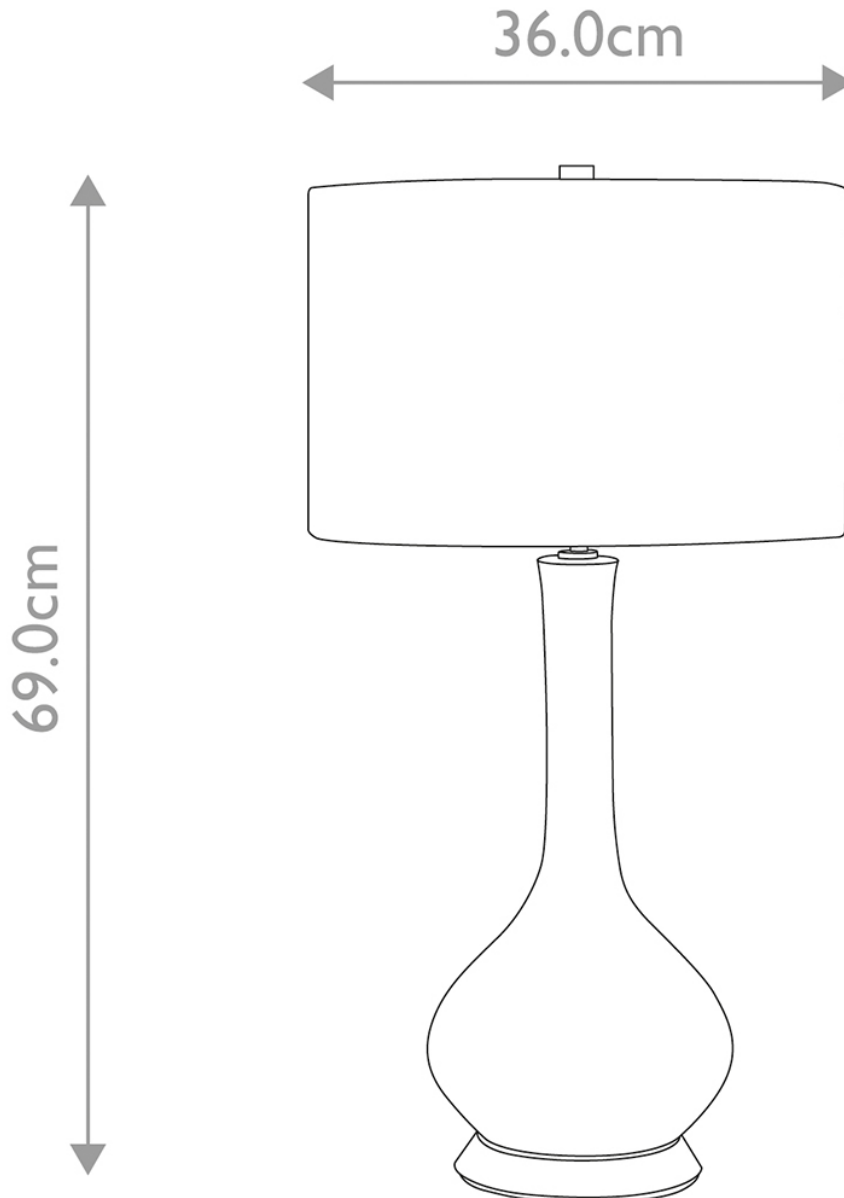

Elstead Lighting - Milo - MILO-AB-TL-RTH - White Aged Brass Green Ceramic Table Lamp With Shade

CONTACT