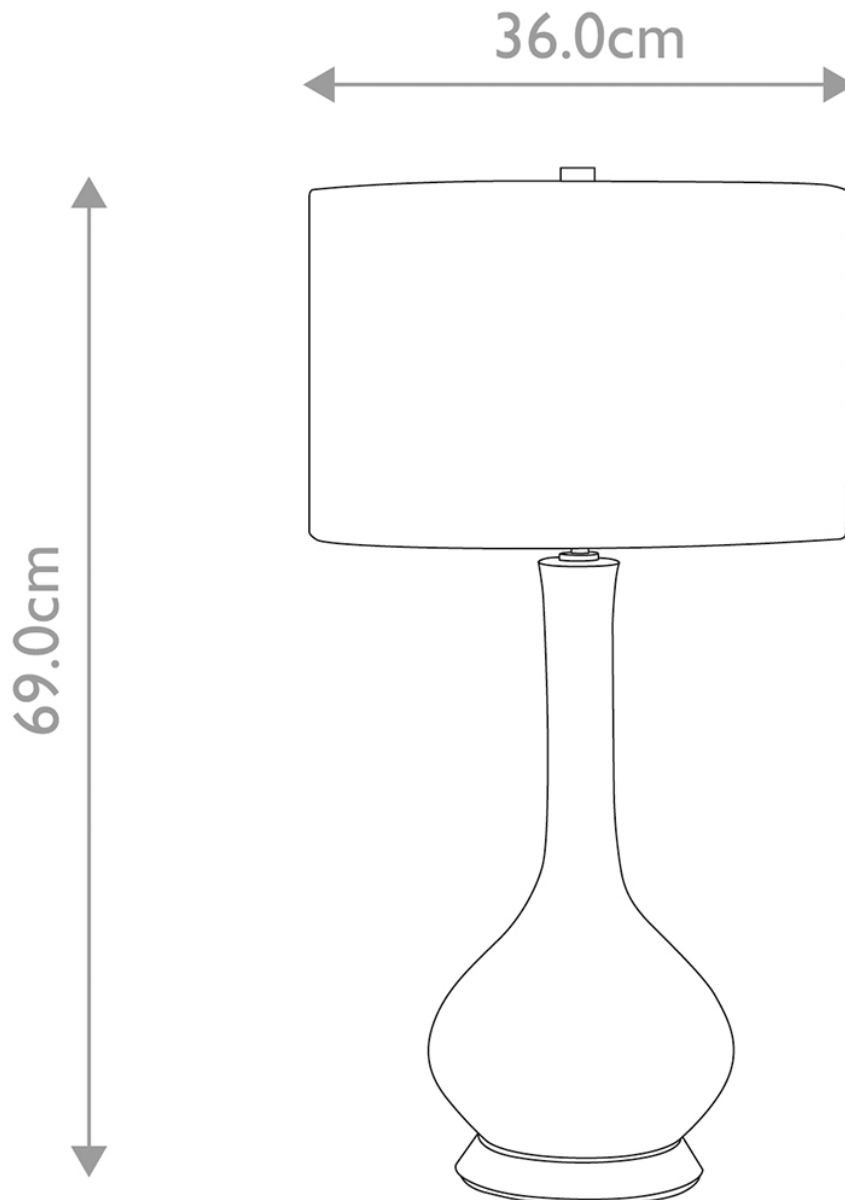

Elstead Lighting - Milo - MILO-AB-TL-VOGPB - White Aged Brass Dark Grey Ceramic Table Lamp With Shade

**CONTACT**