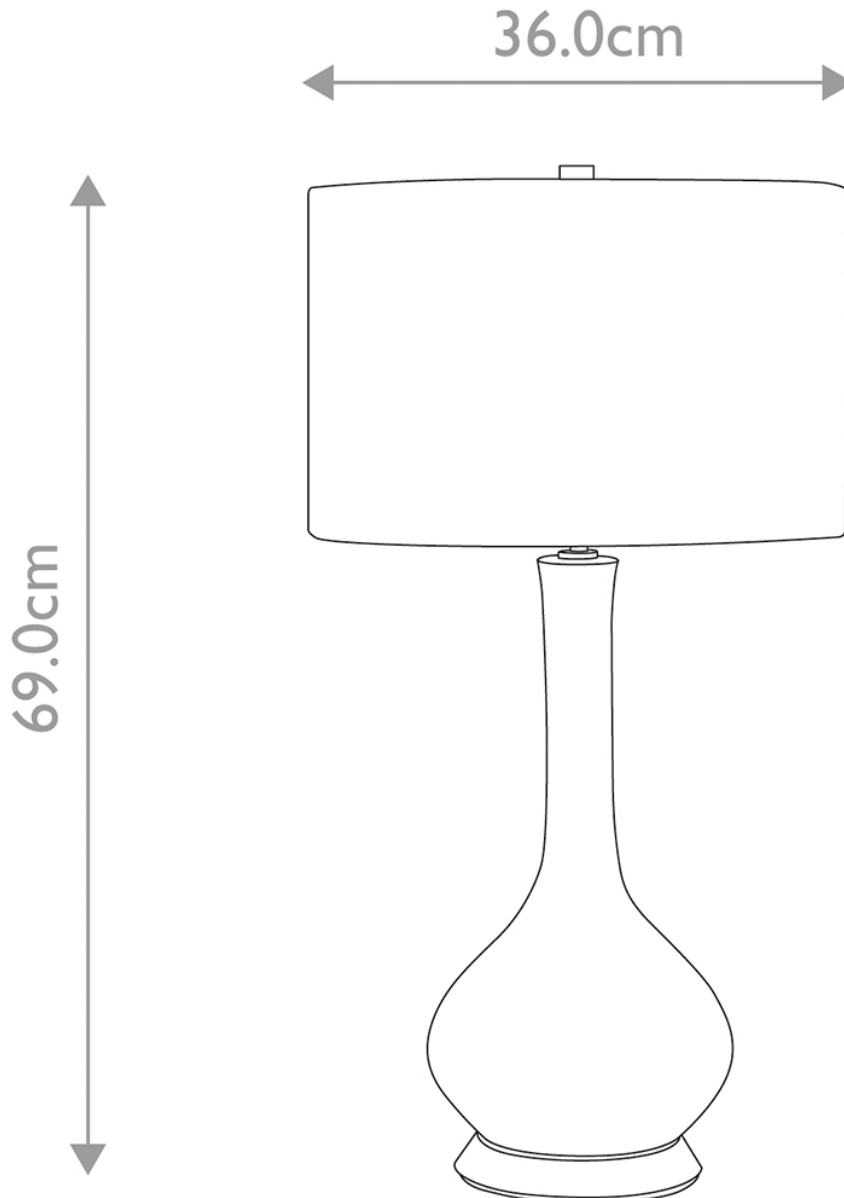

Elstead Lighting - Milo - MILO-PN-TL-LORA - White Nickel Orange Ceramic Table Lamp With Shade

CONTACT