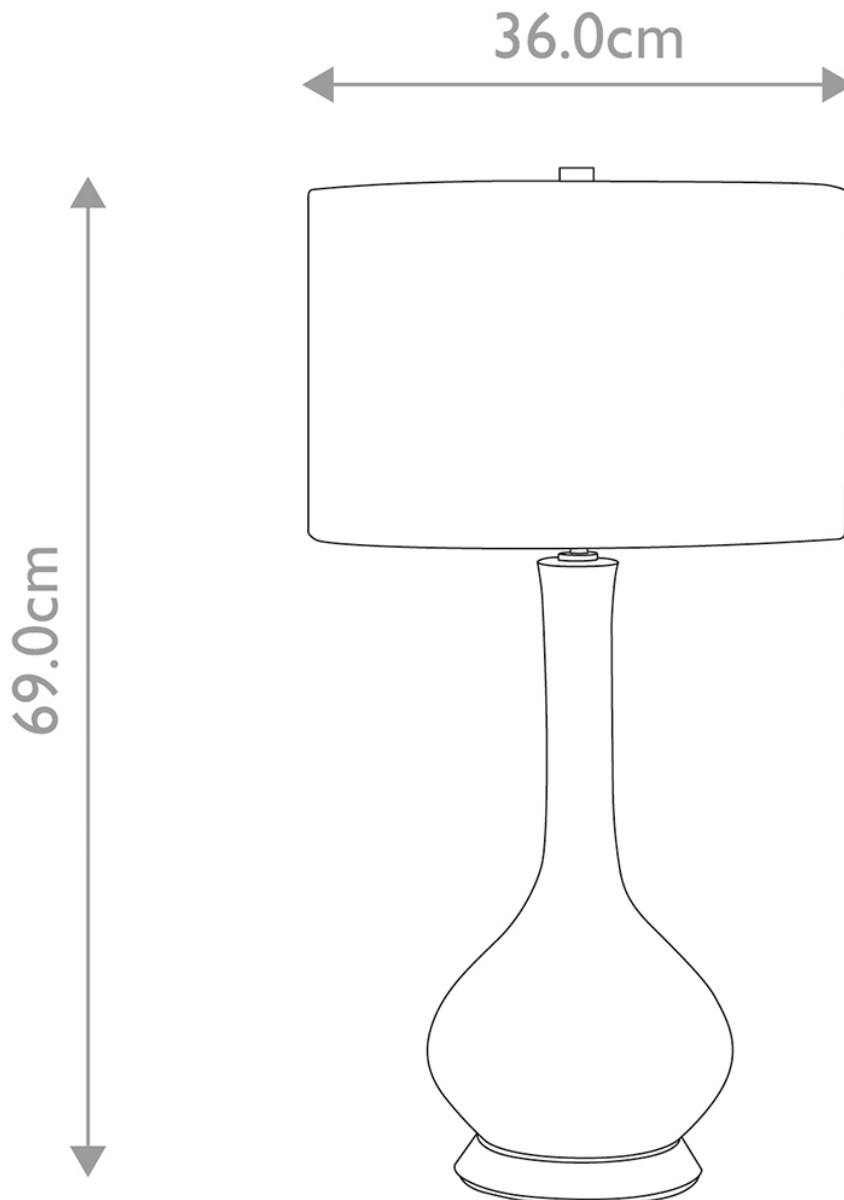

Elstead Lighting - Milo - MILO-PN-TL-VOGSC - White Nickel Silver Grey Ceramic Table Lamp With Shade

**CONTACT**