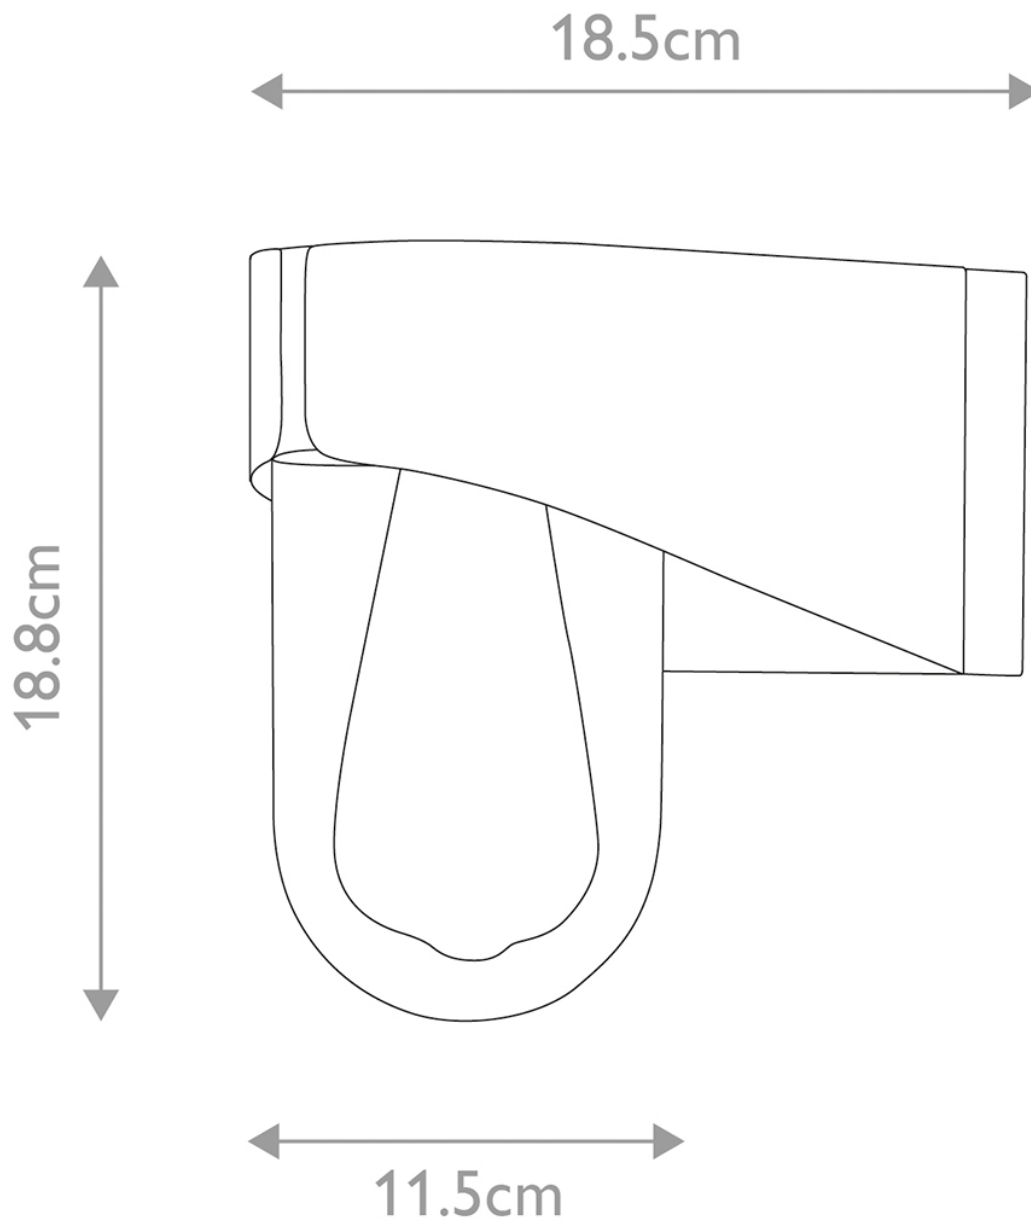

Elstead Lighting - Porto - PORTO - Grey IP44 Coastal Resistant Outdoor Wall Light

**CONTACT**