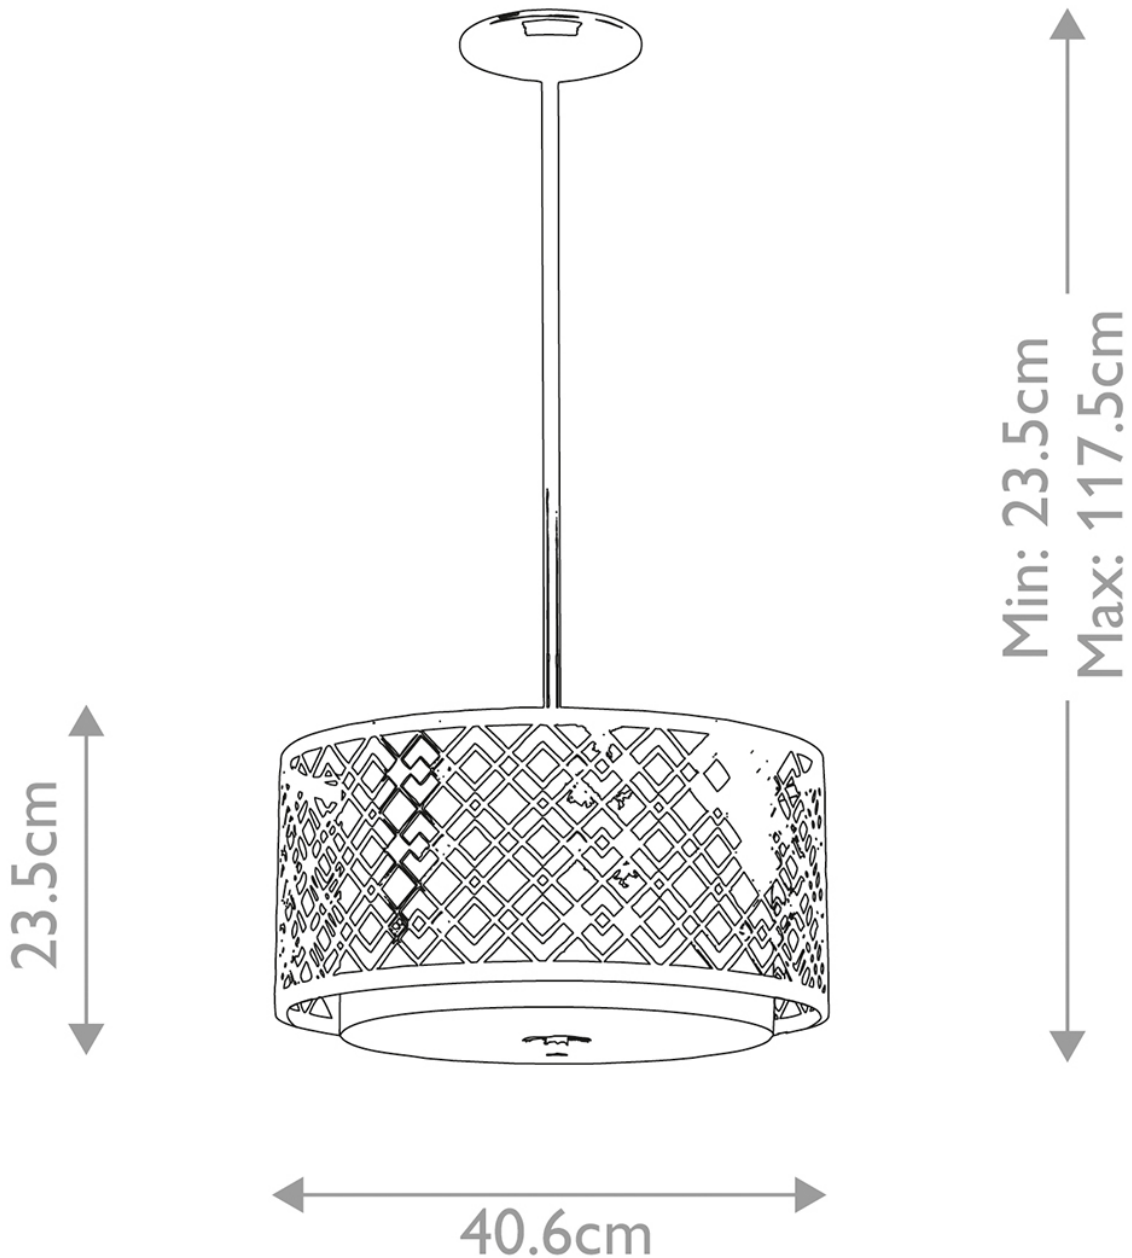

Elstead Lighting - Ziggy - ZIGGY-2P-M-LS - Silver 2 Light Ceiling Pendant Light

CONTACT