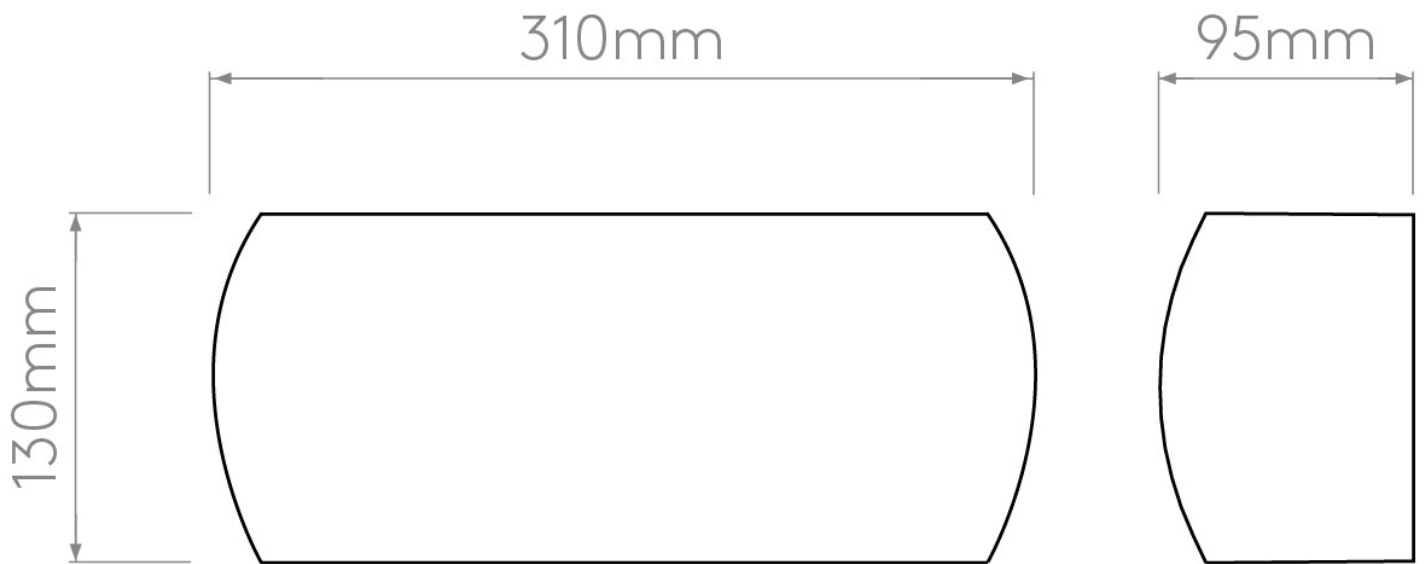

Astro Lighting - Milo 1299001 - Ceramic Wall Light

**CONTACT**