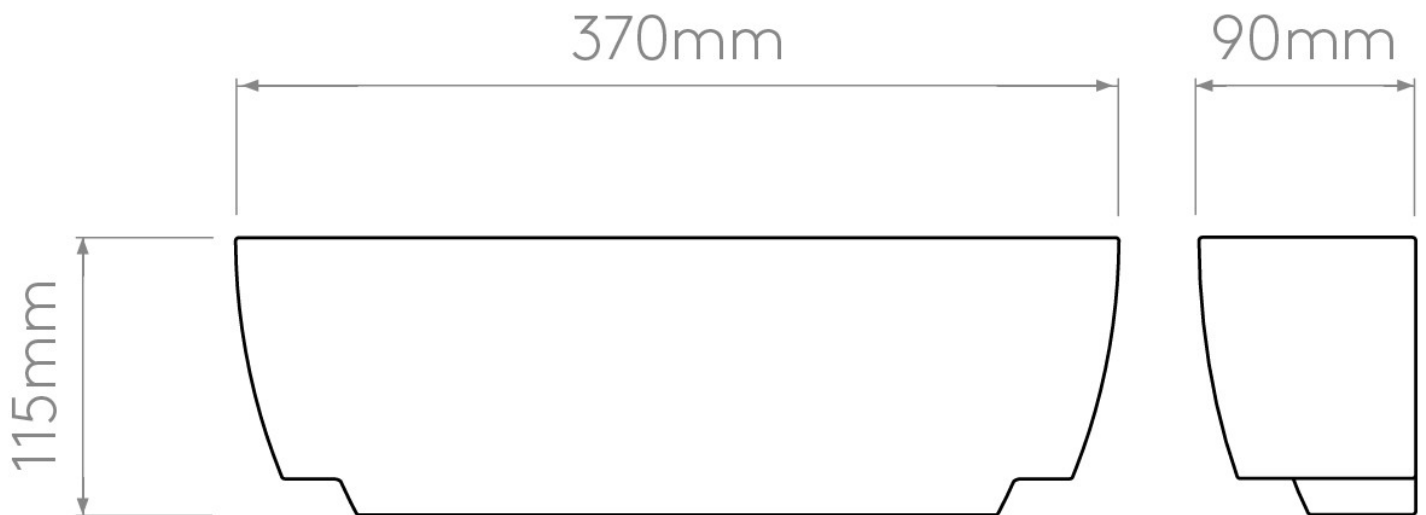

---

**Astro Lighting - Kyo 1301001 (7075) - Ceramic Wall Light**

---

Please note that some dimensions may vary slightly due to manufacturing tolerances, this includes cable entry and fixing holes

**CONTACT**