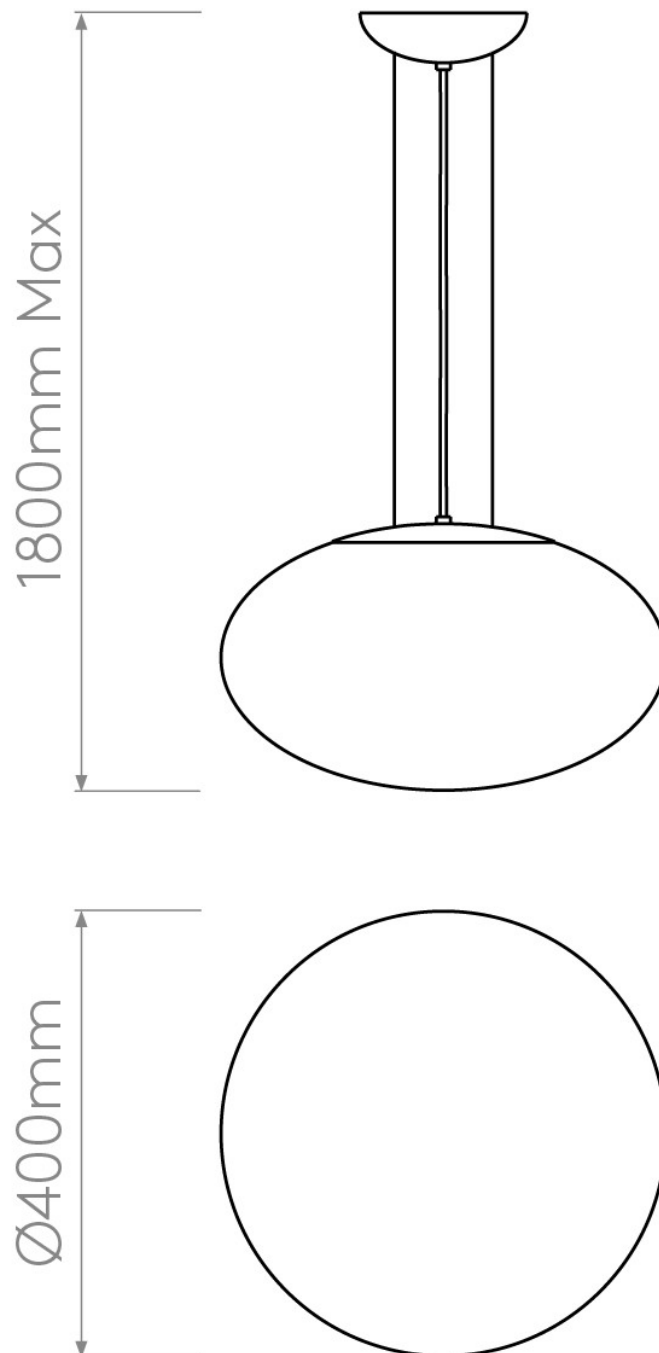

Astro Lighting - Zeppo Pendant 400 1176003 (7094) - Matt White Pendant

Please note that some dimensions may vary slightly due to manufacturing tolerances, this includes cable entry and fixing holes

CONTACT