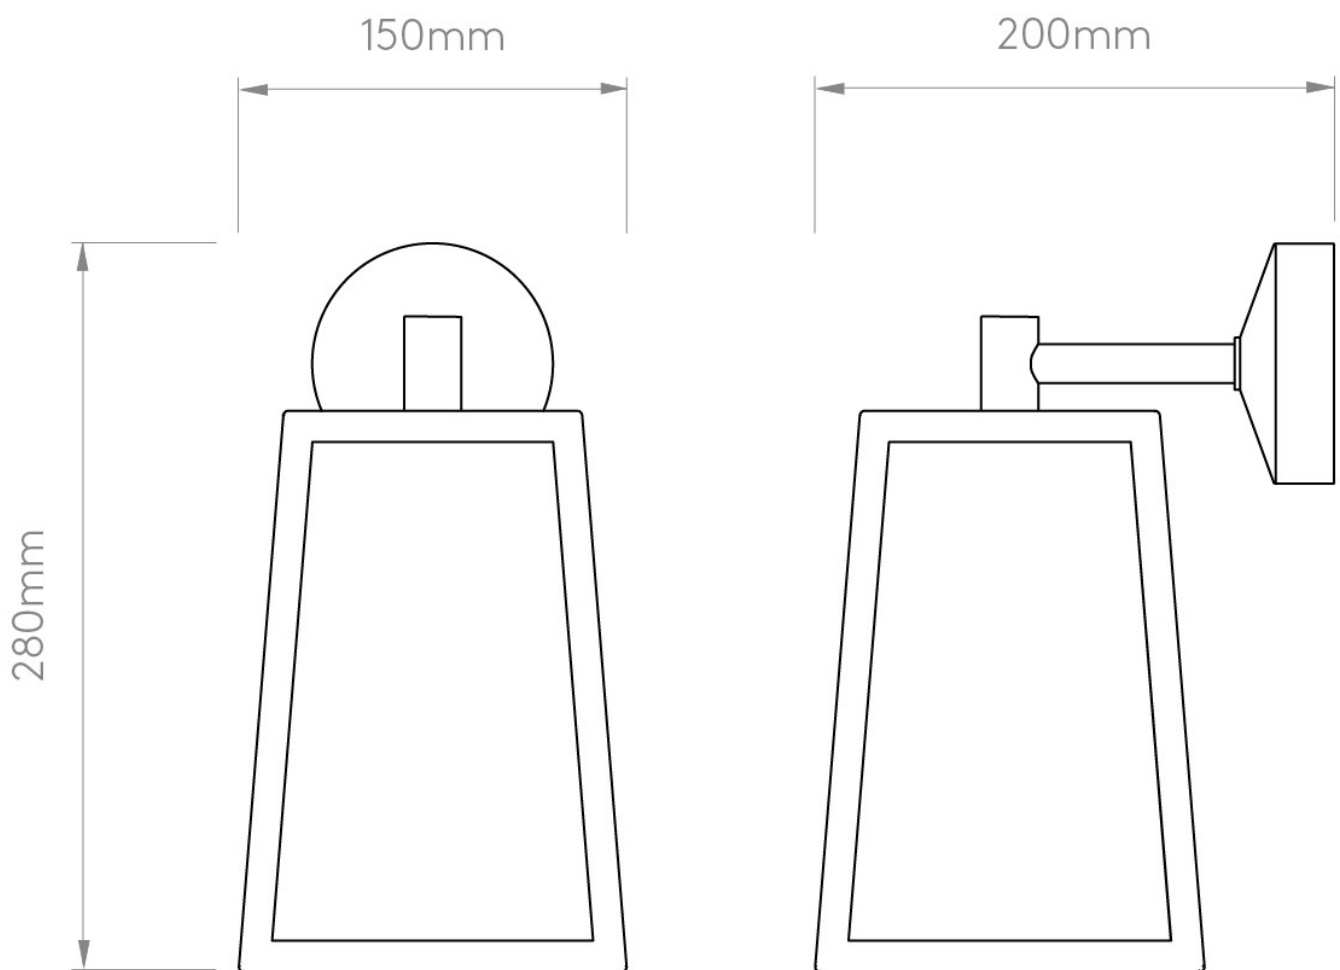

Astro Lighting - Calvi Wall 215 1306001 (7105) - Textured Black Wall Light

Please note that some dimensions may vary slightly due to manufacturing tolerances, this includes cable entry and fixing holes