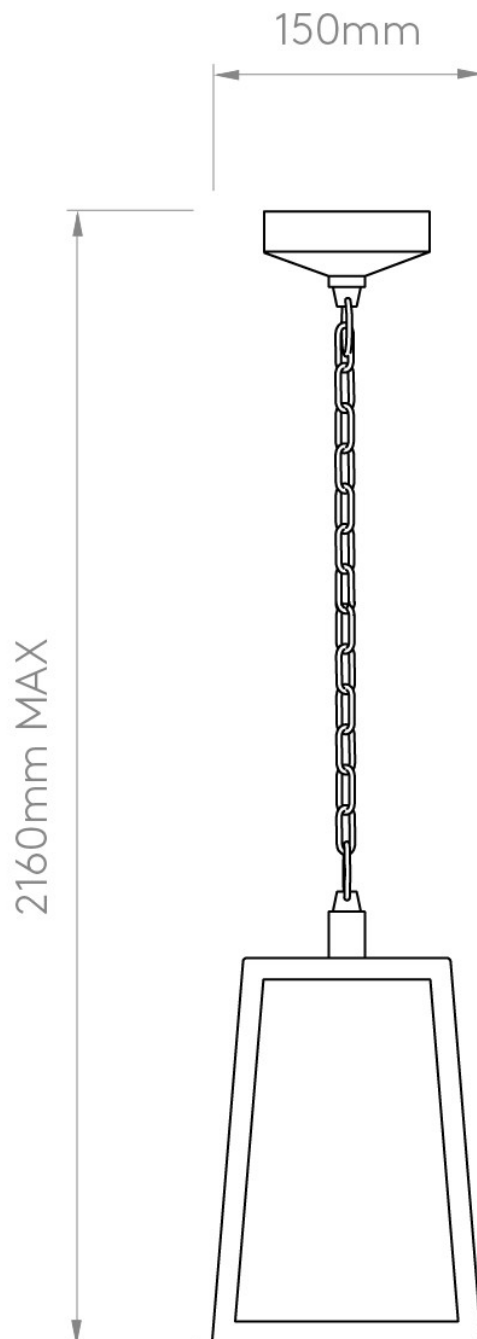

Astro Lighting - Calvi Pendant 215 1306003 (7112) - Textured Black Pendant

Please note that some dimensions may vary slightly due to manufacturing tolerances, this includes cable entry and fixing holes