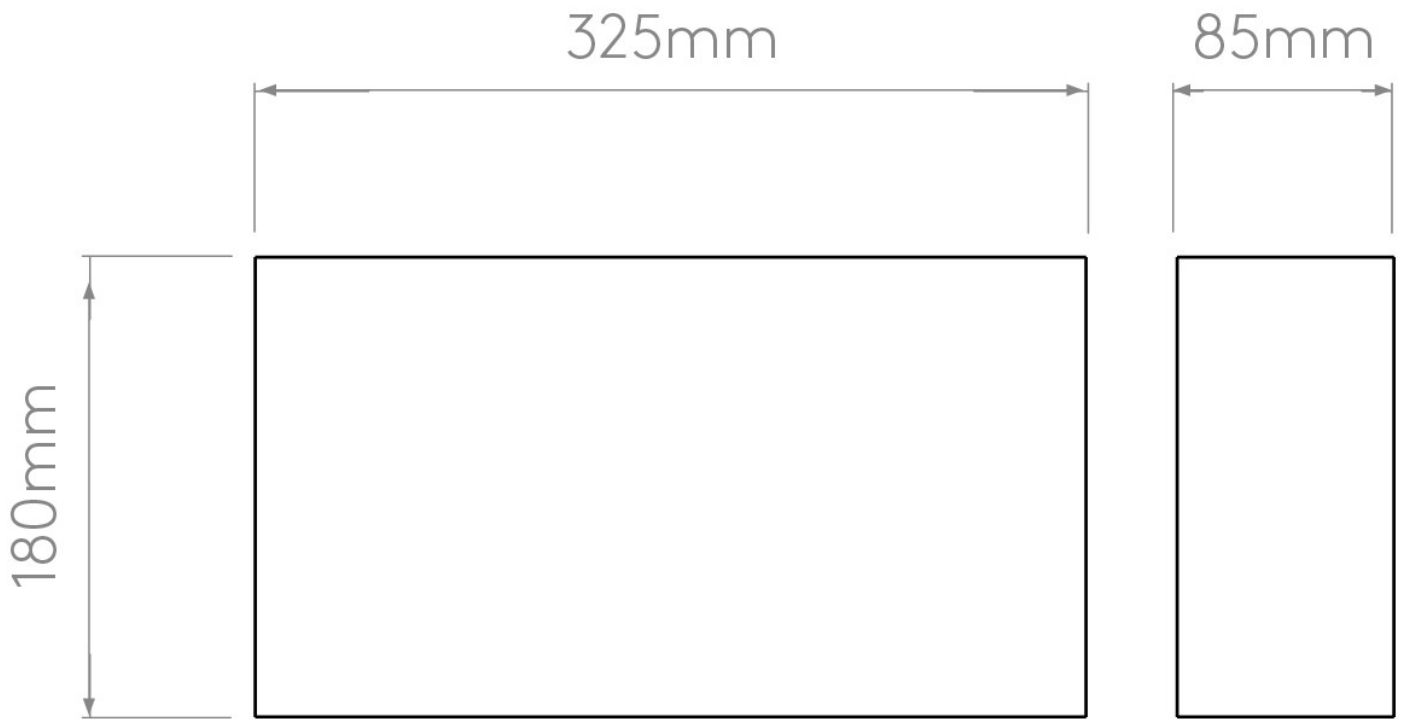

Astro Lighting - Pella 325 1315001 - Plaster Wall Light

CONTACT