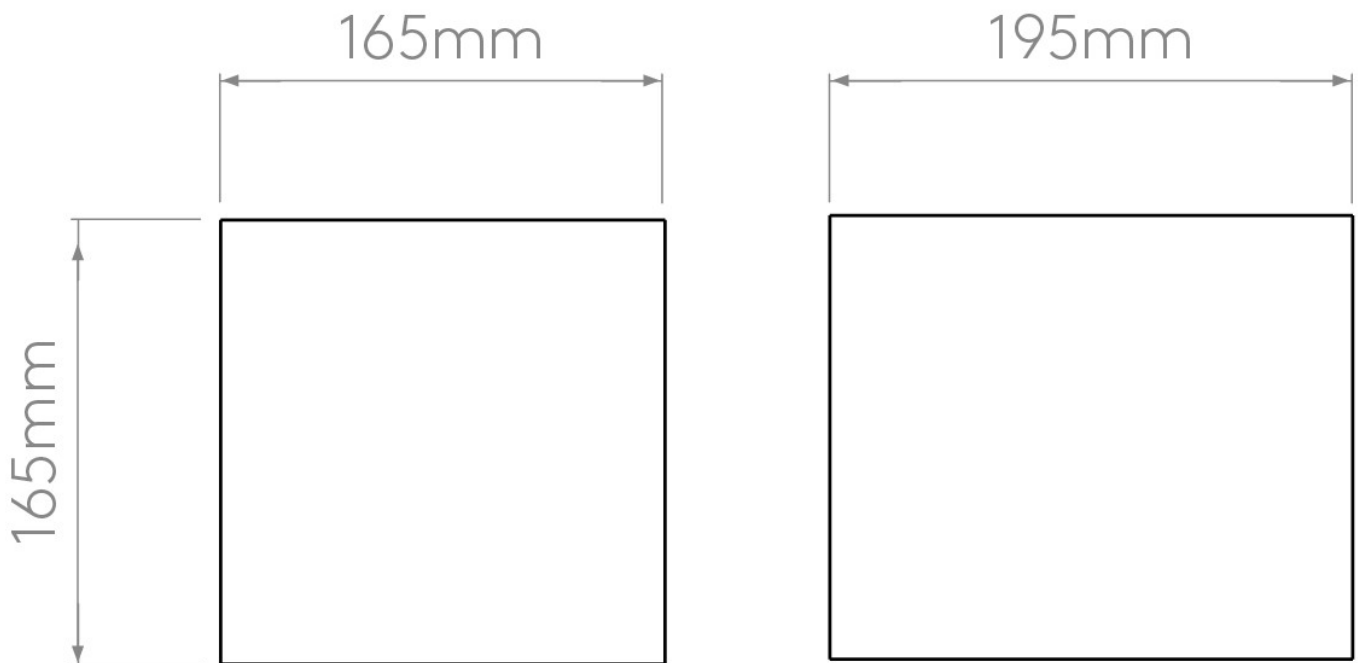

---

**Astro Lighting - Pienza 165 1196003 (7153) - Plaster Wall Light**

---

Please note that some dimensions may vary slightly due to manufacturing tolerances, this includes cable entry and fixing holes

**CONTACT**