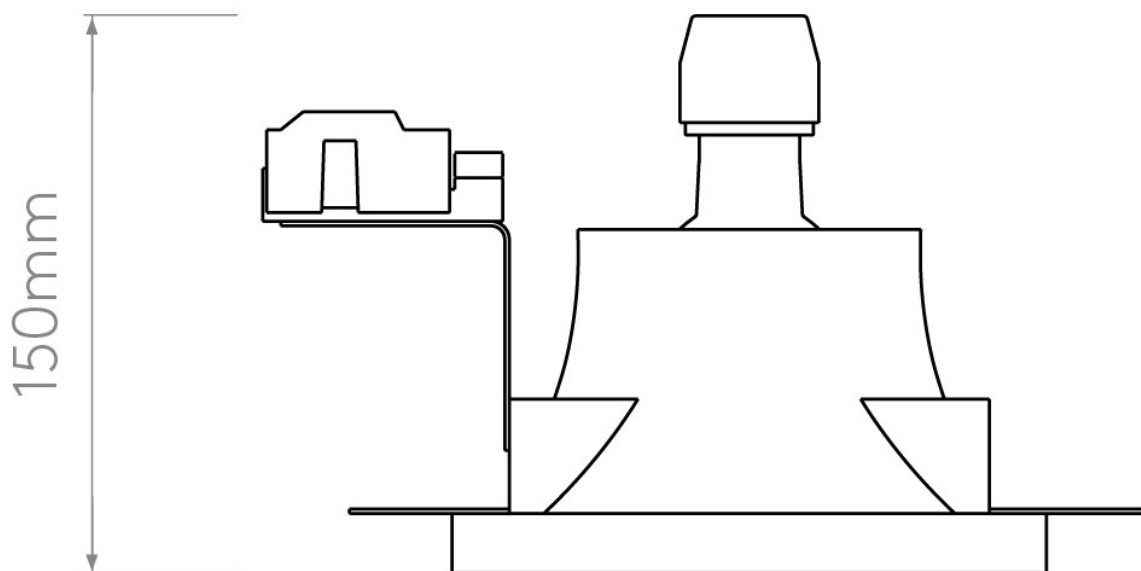

**Astro Lighting - Blanco Round Fixed 1253004 (5657) - Plaster Downlight/Recessed Spot Light**

Please note that some dimensions may vary slightly due to manufacturing tolerances, this includes cable entry and fixing holes