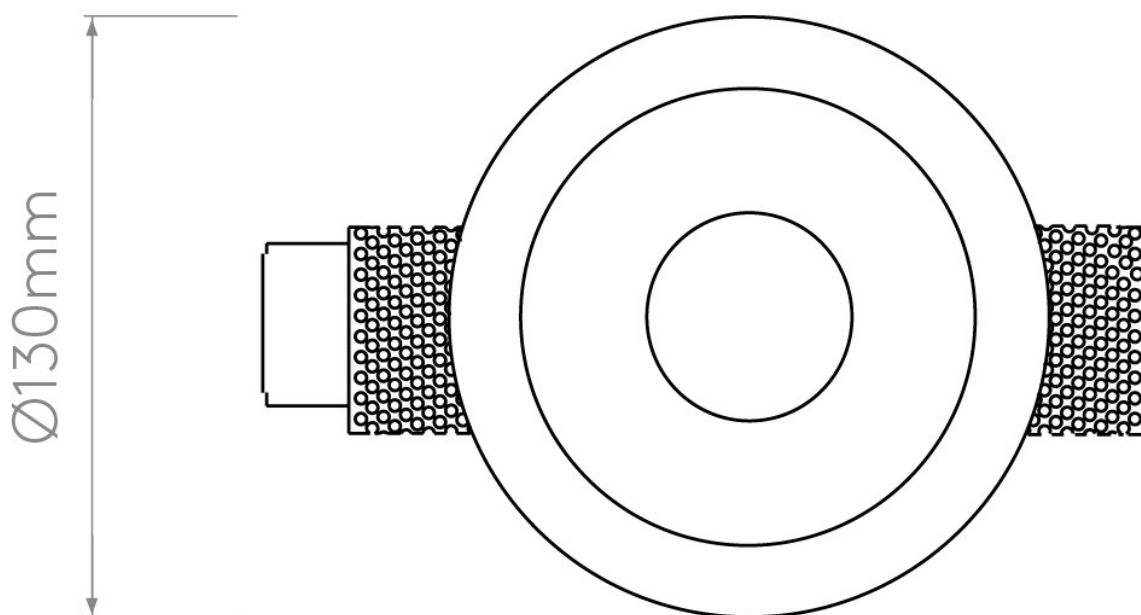

**Astro Lighting - Blanco Round Fixed 1253004 (5657) - Plaster Downlight/Recessed Spot Light**

Please note that some dimensions may vary slightly due to manufacturing tolerances, this includes cable entry and fixing holes