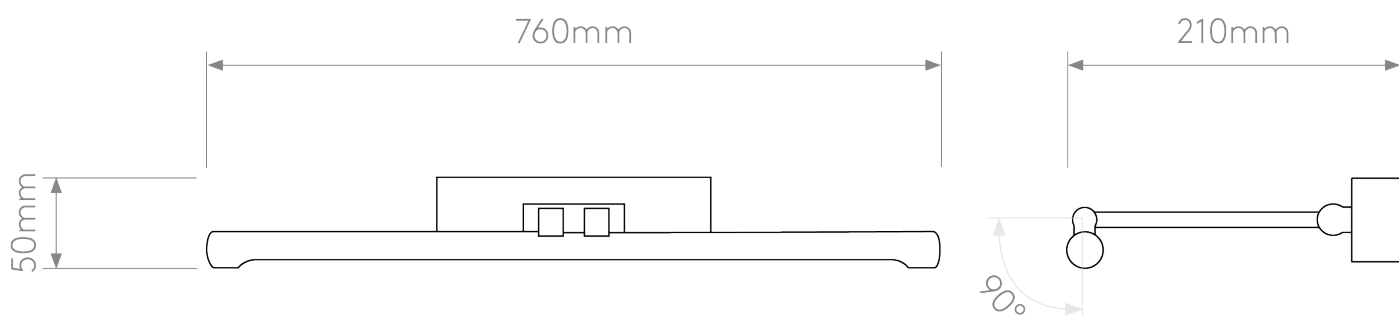

Astro Lighting - Goya 760 LED 1115010 - Polished Chrome Picture Light

CONTACT