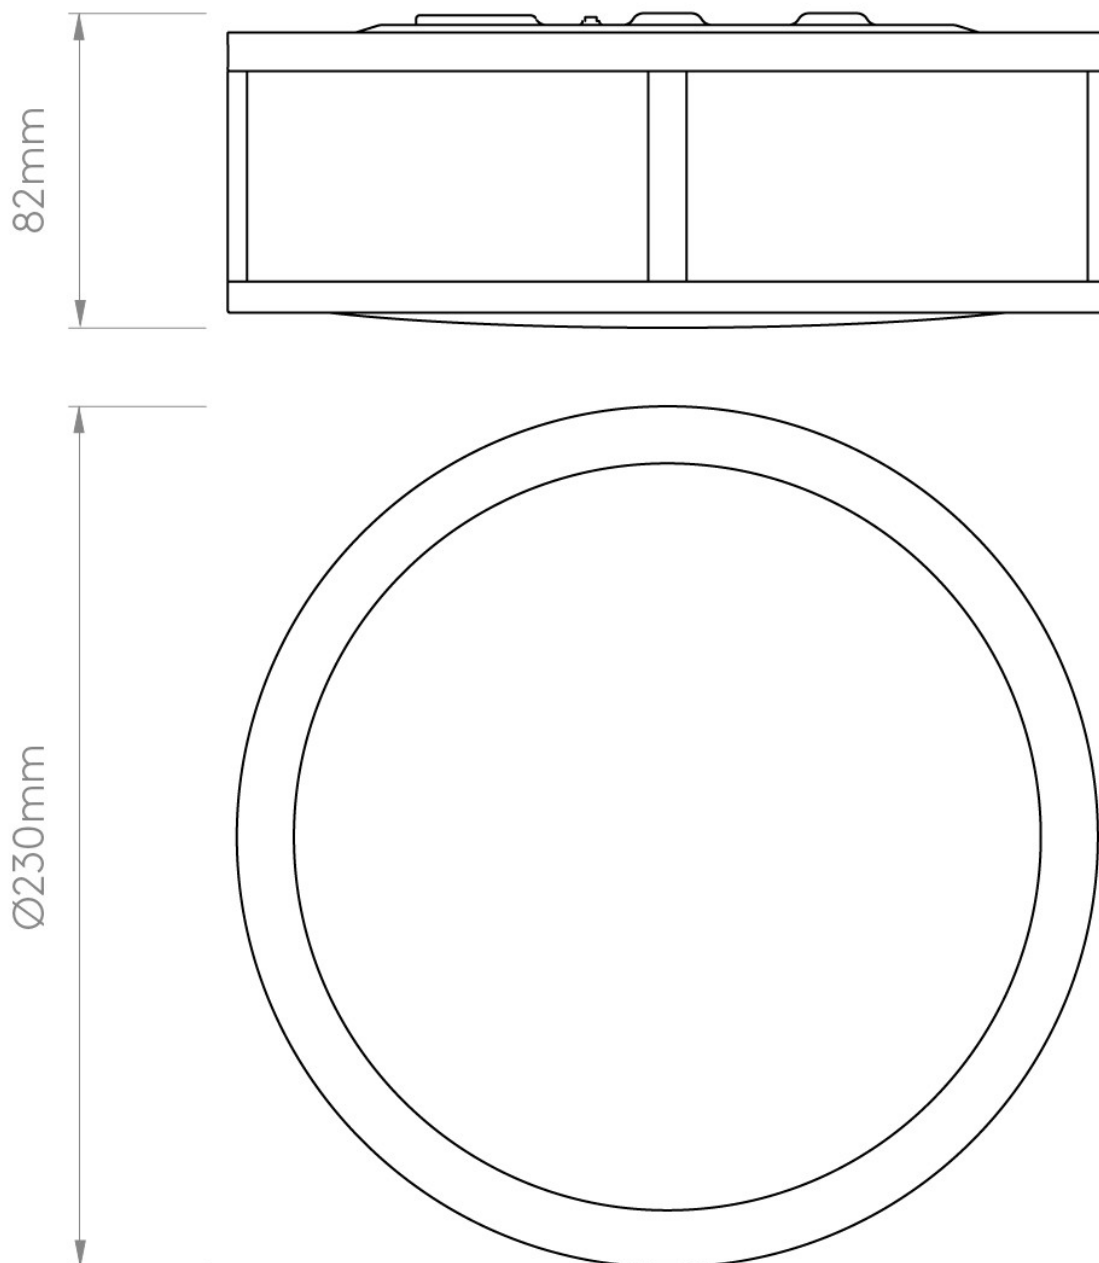

Astro Lighting - Mashiko Round 230 1121021 (7179) - IP44 Polished Chrome Ceiling Light

Please note that some dimensions may vary slightly due to manufacturing tolerances, this includes cable entry and fixing holes