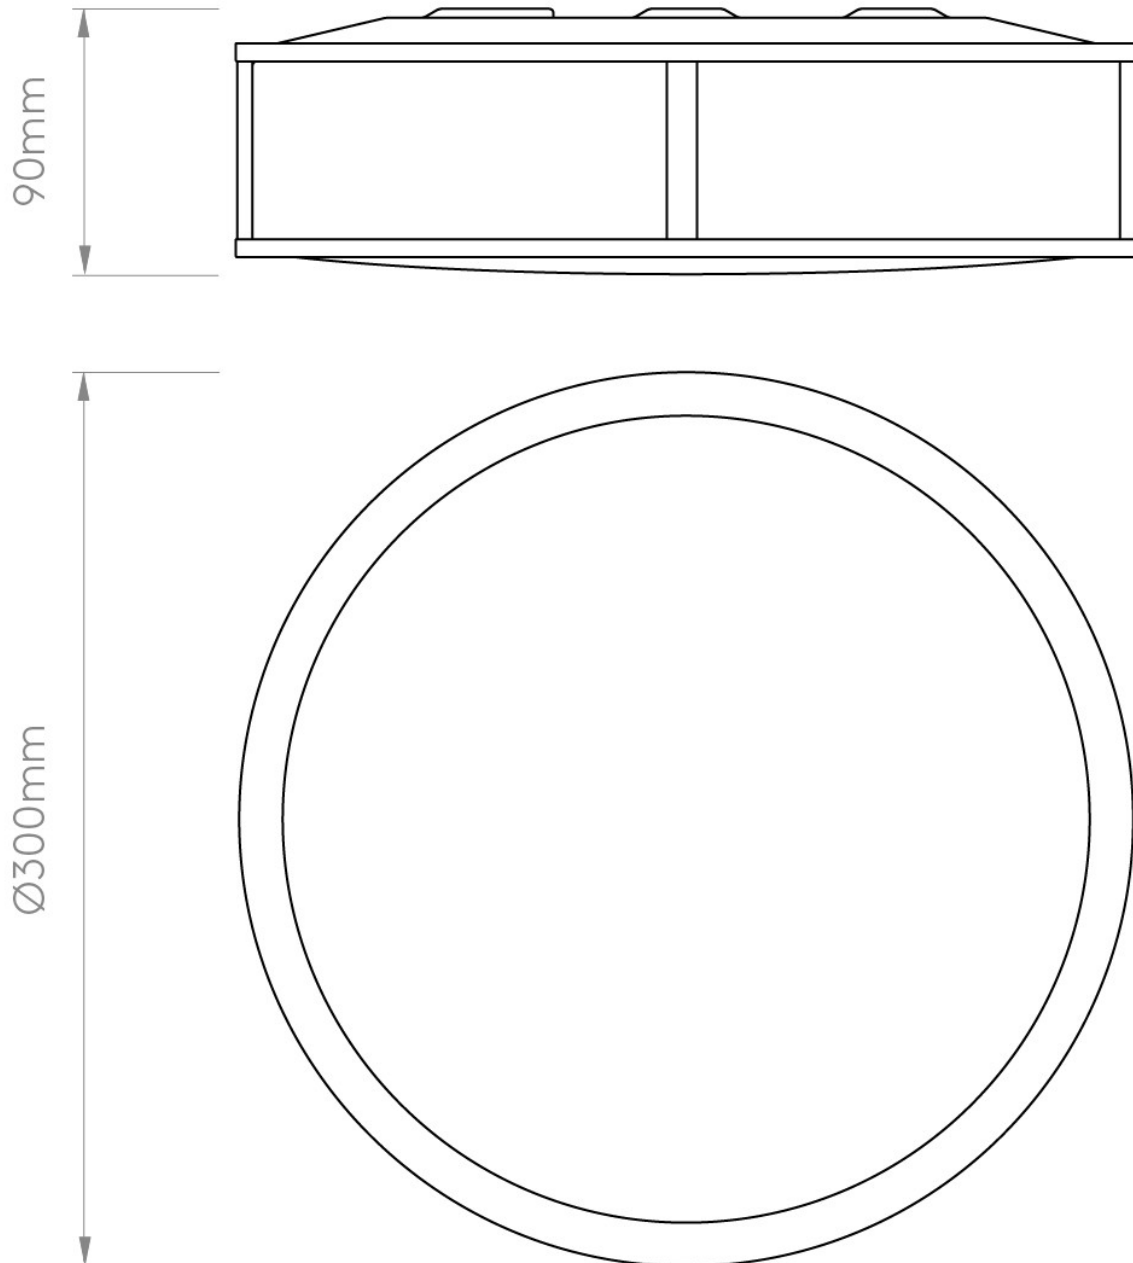

Astro Lighting - Mashiko Round 300 1121017 (7077) - IP44 Polished Chrome Ceiling Light

Please note that some dimensions may vary slightly due to manufacturing tolerances, this includes cable entry and fixing holes