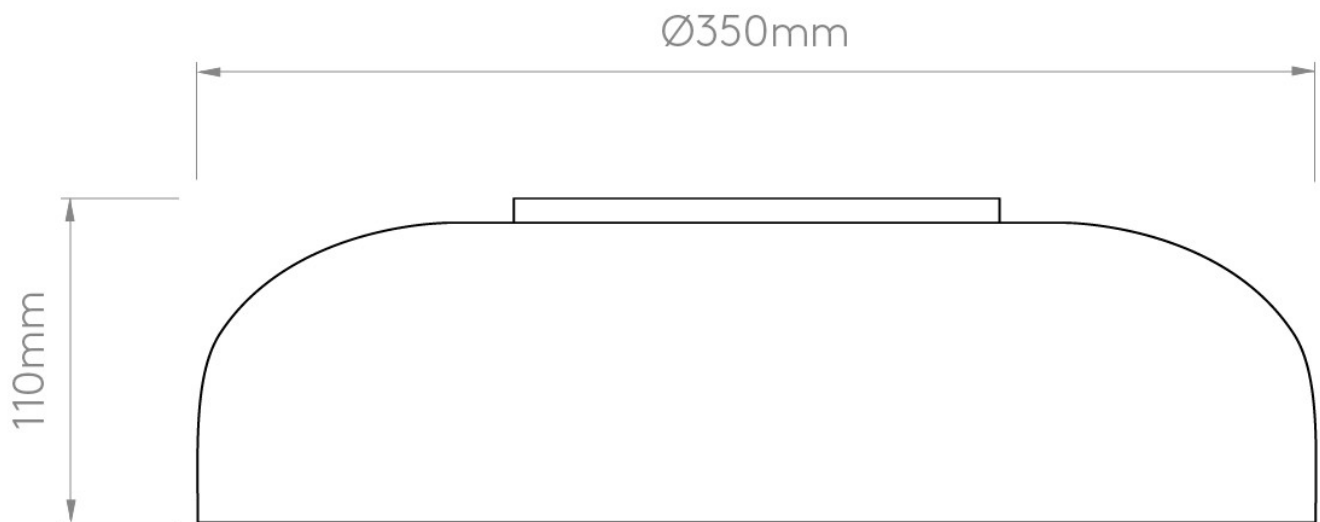

Astro Lighting - Syros 1328001 - IP44 White Glass Ceiling Light

**CONTACT**