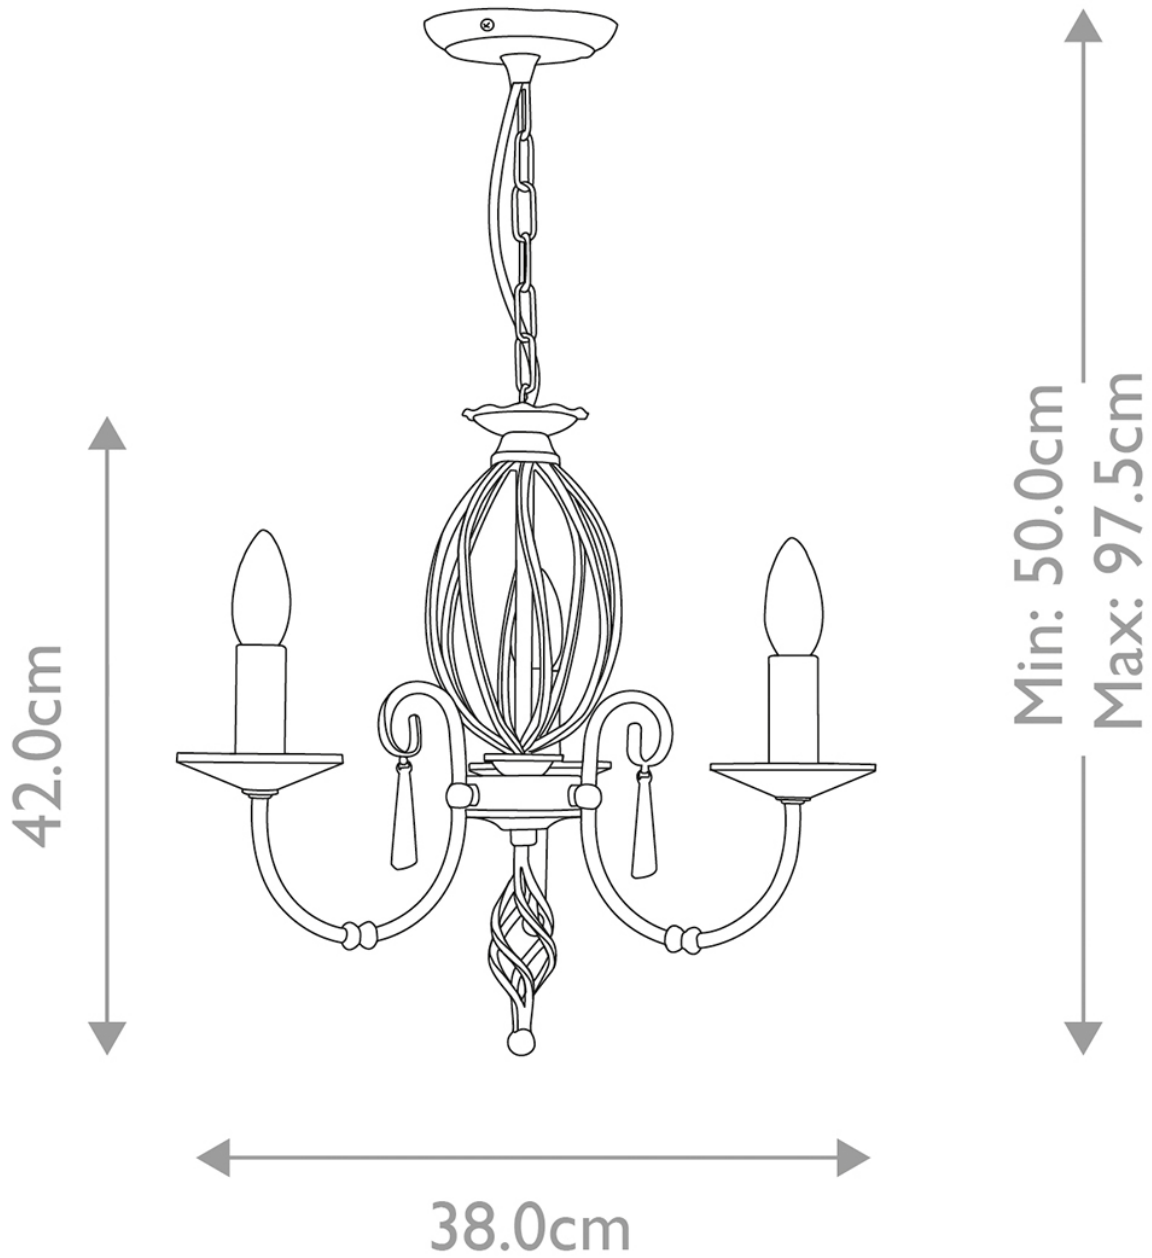

Elstead - Aegean AG3-AGED-BRASS Chandelier

CONTACT