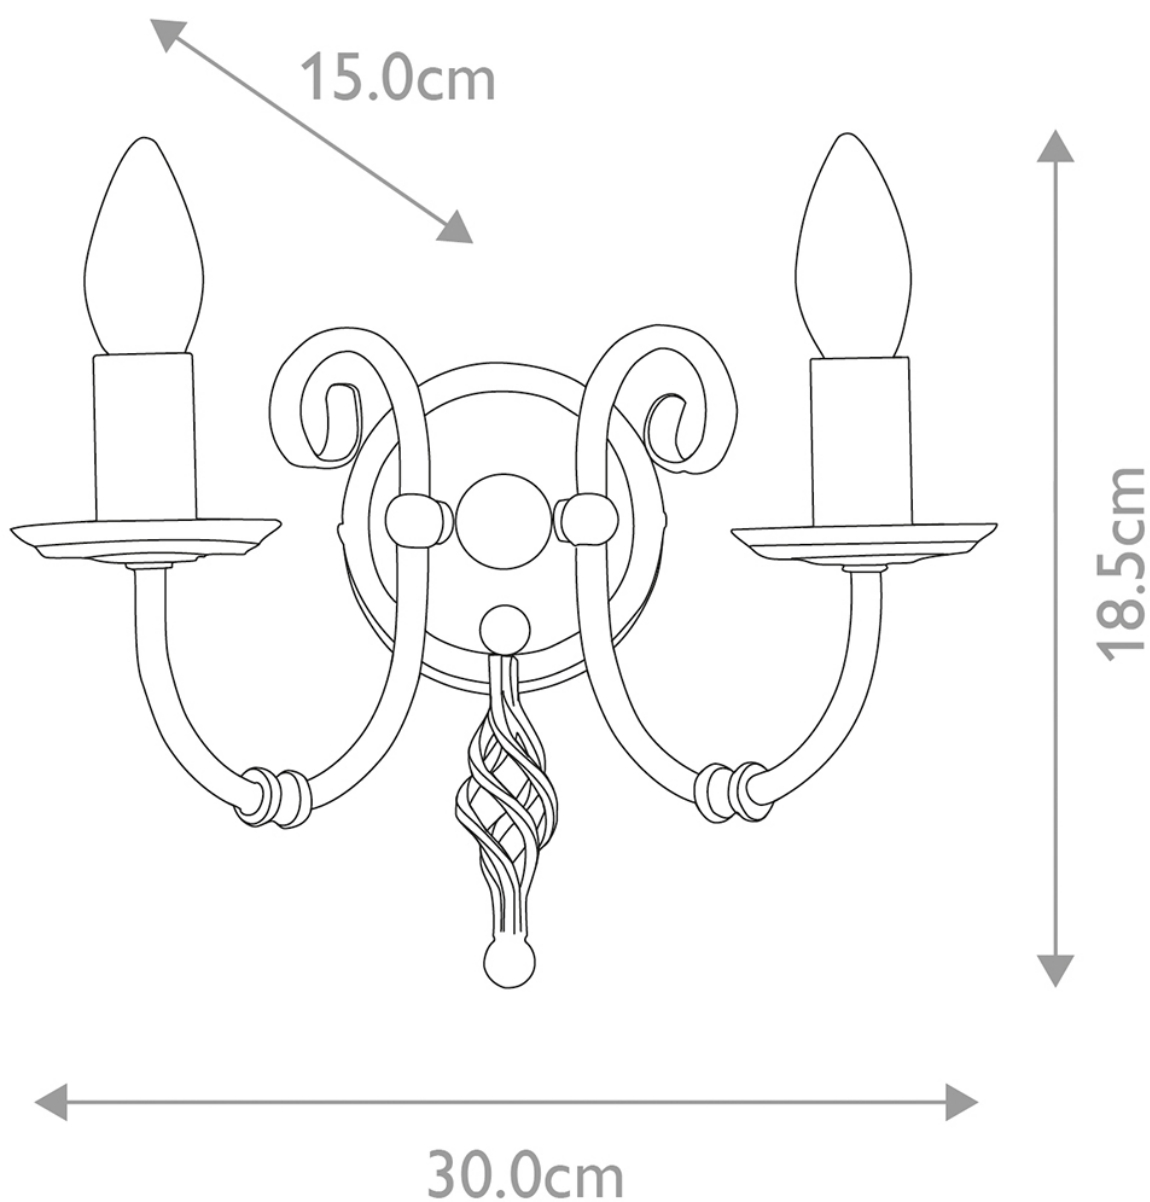

Elstead - Artisan ART2-AGD-BRASS Wall Light

CONTACT