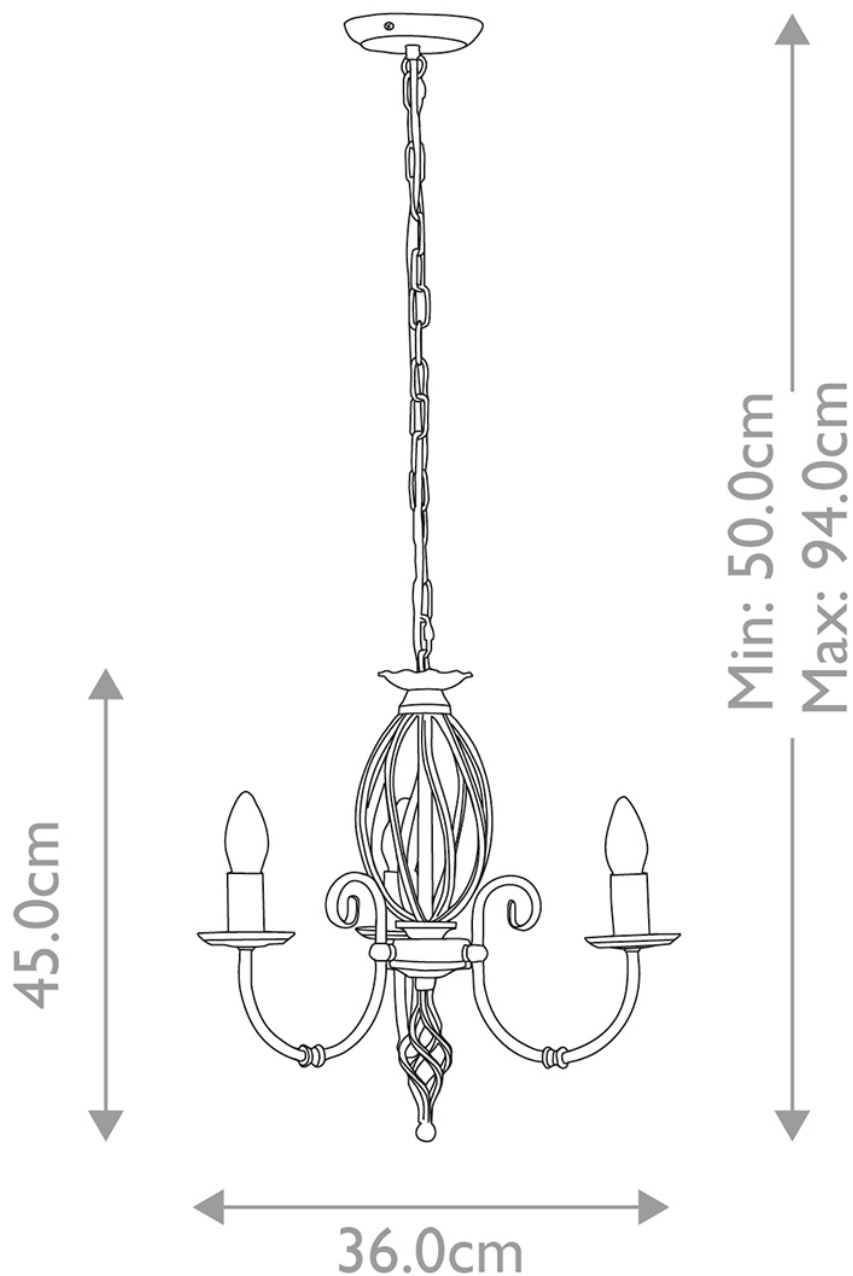

Elstead - Artisan ART3-AGD-BRASS Chandelier

CONTACT