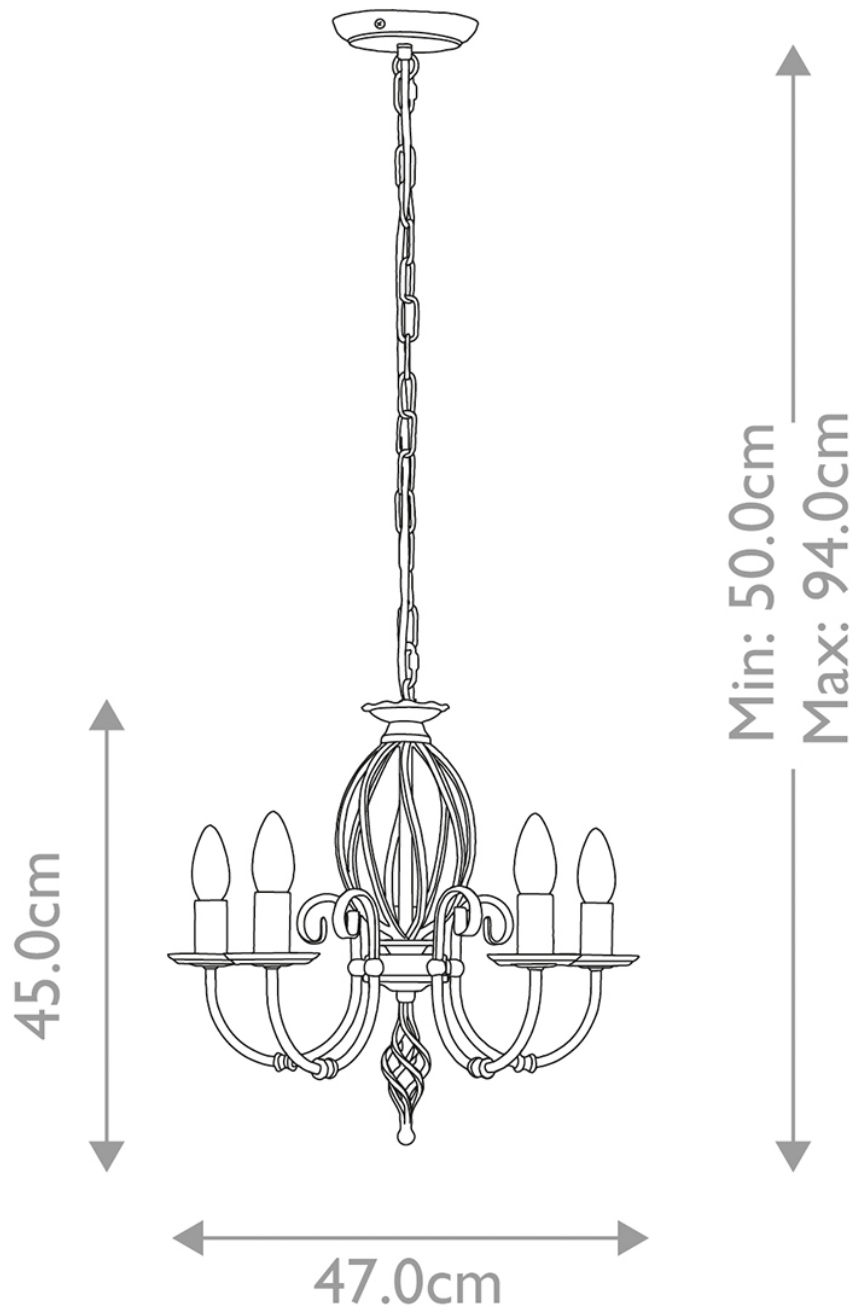

Elstead - Artisan ART5-BLACK Chandelier

CONTACT