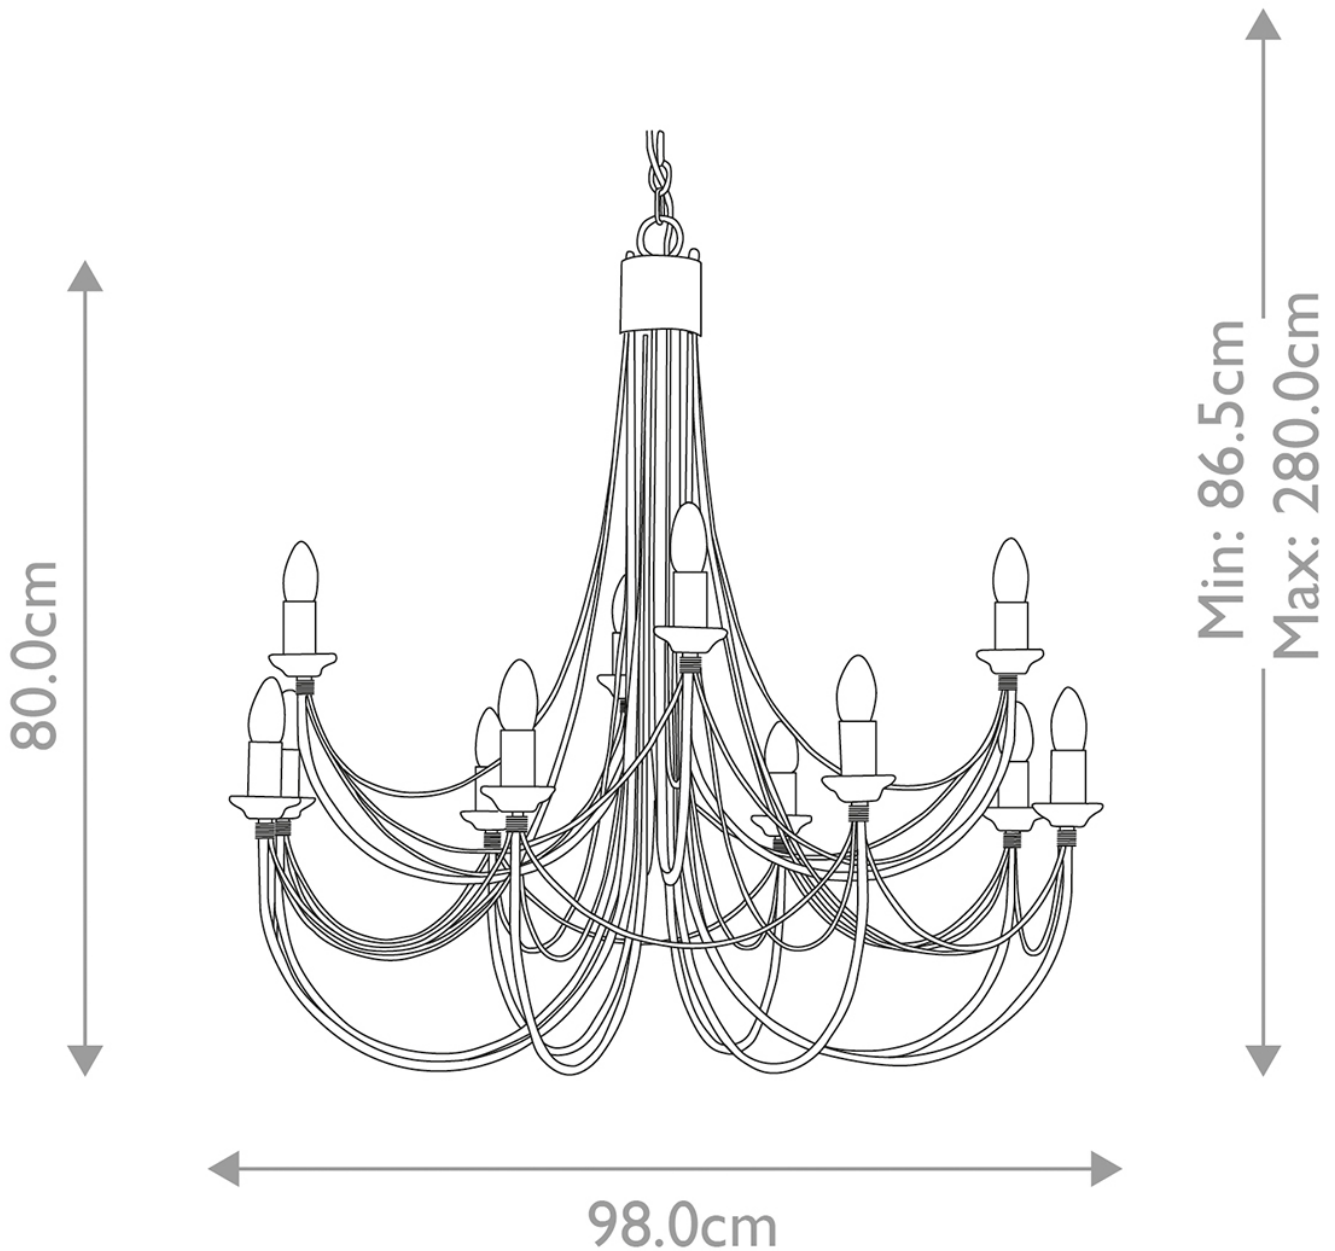

Elstead - Carisbrooke CB12-BLACK Chandelier

CONTACT