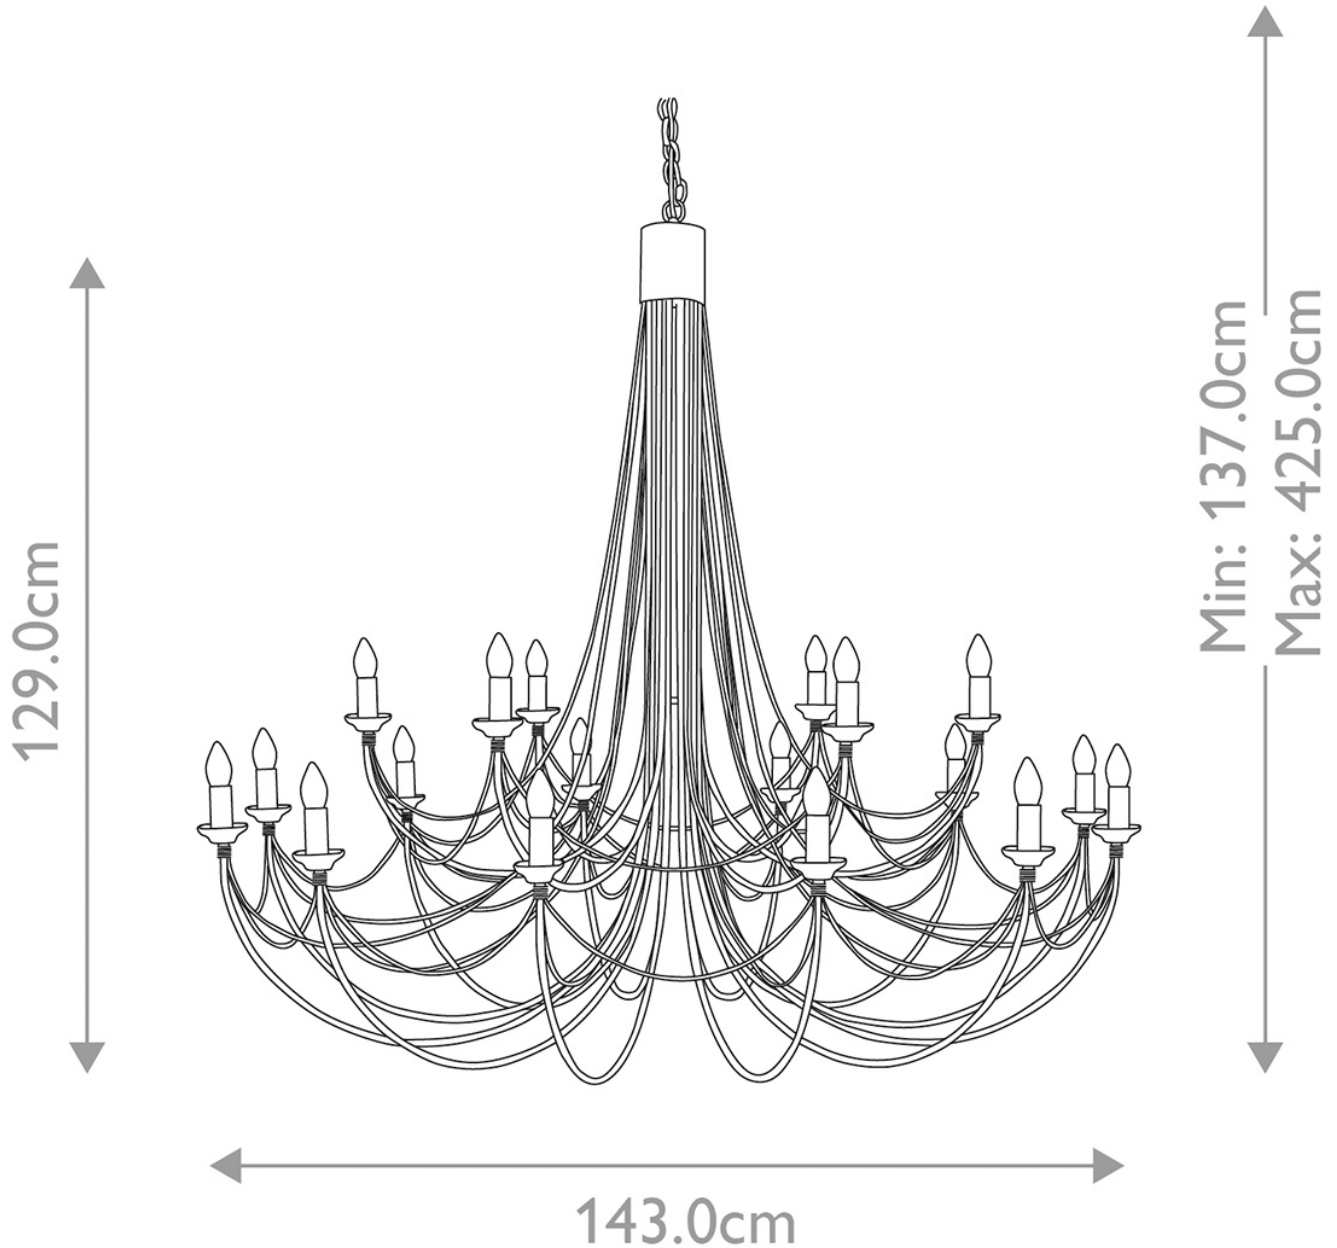

**Elstead - Carisbrooke CB18-BLACK Chandelier**

**CONTACT**