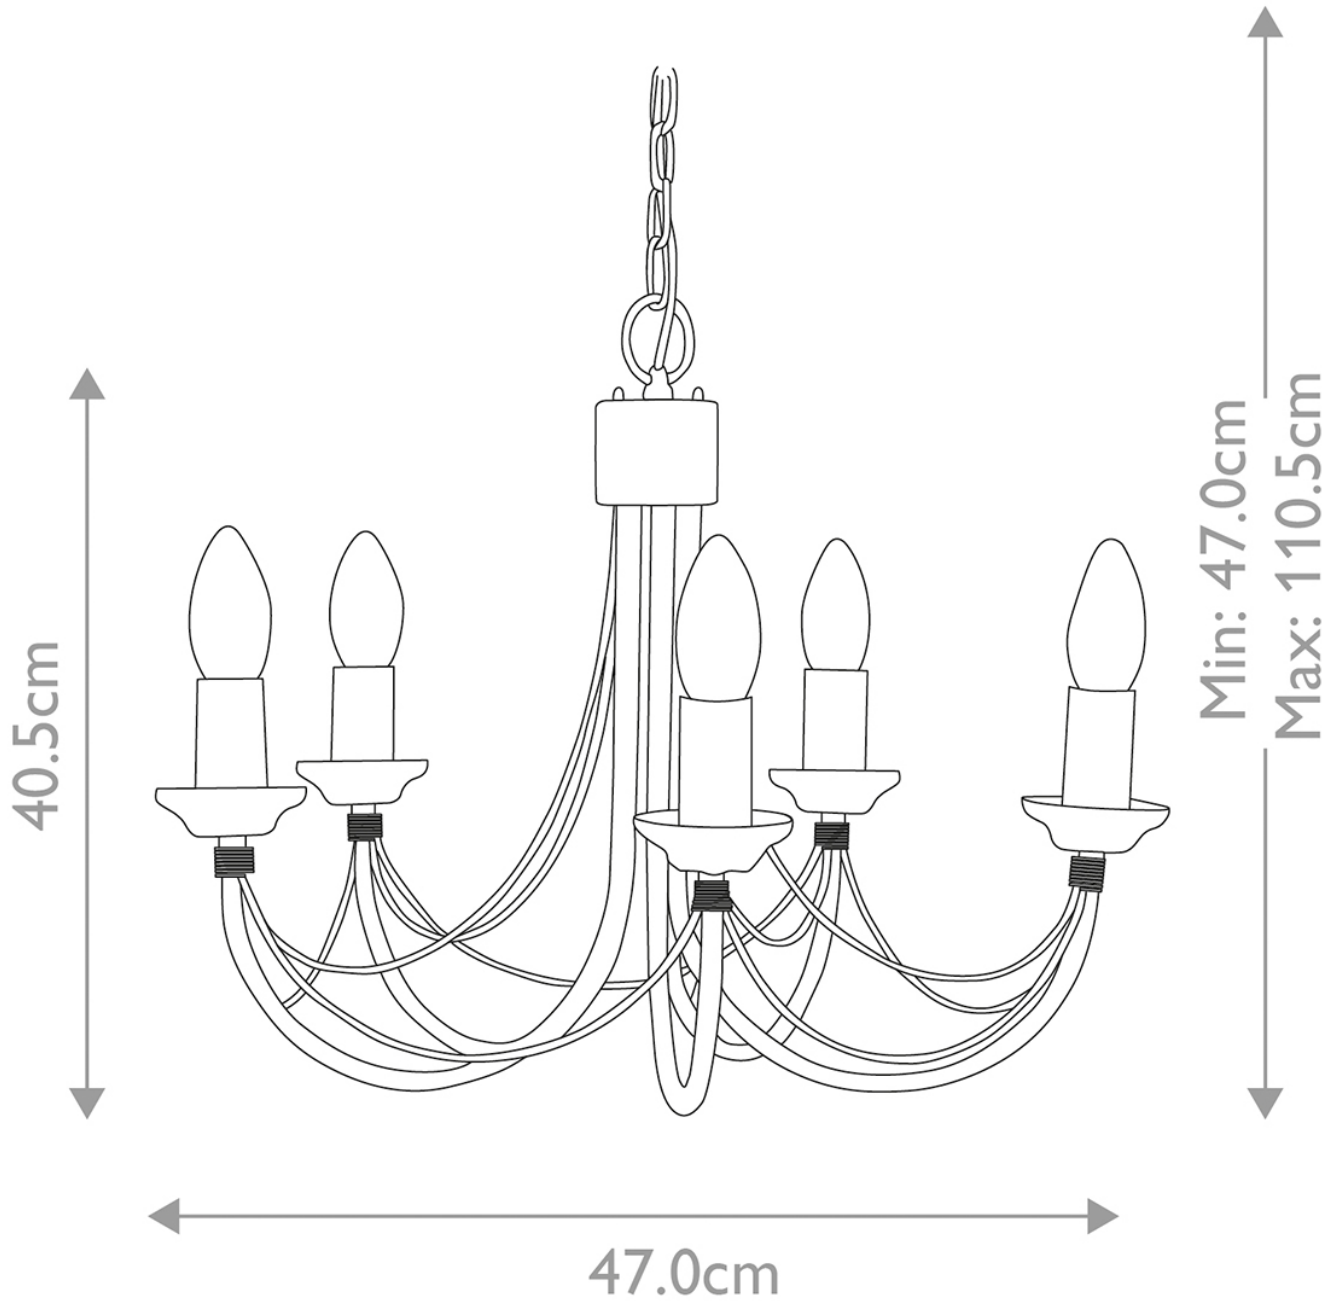

Elstead - Carisbrooke CB5-BLACK Chandelier

CONTACT