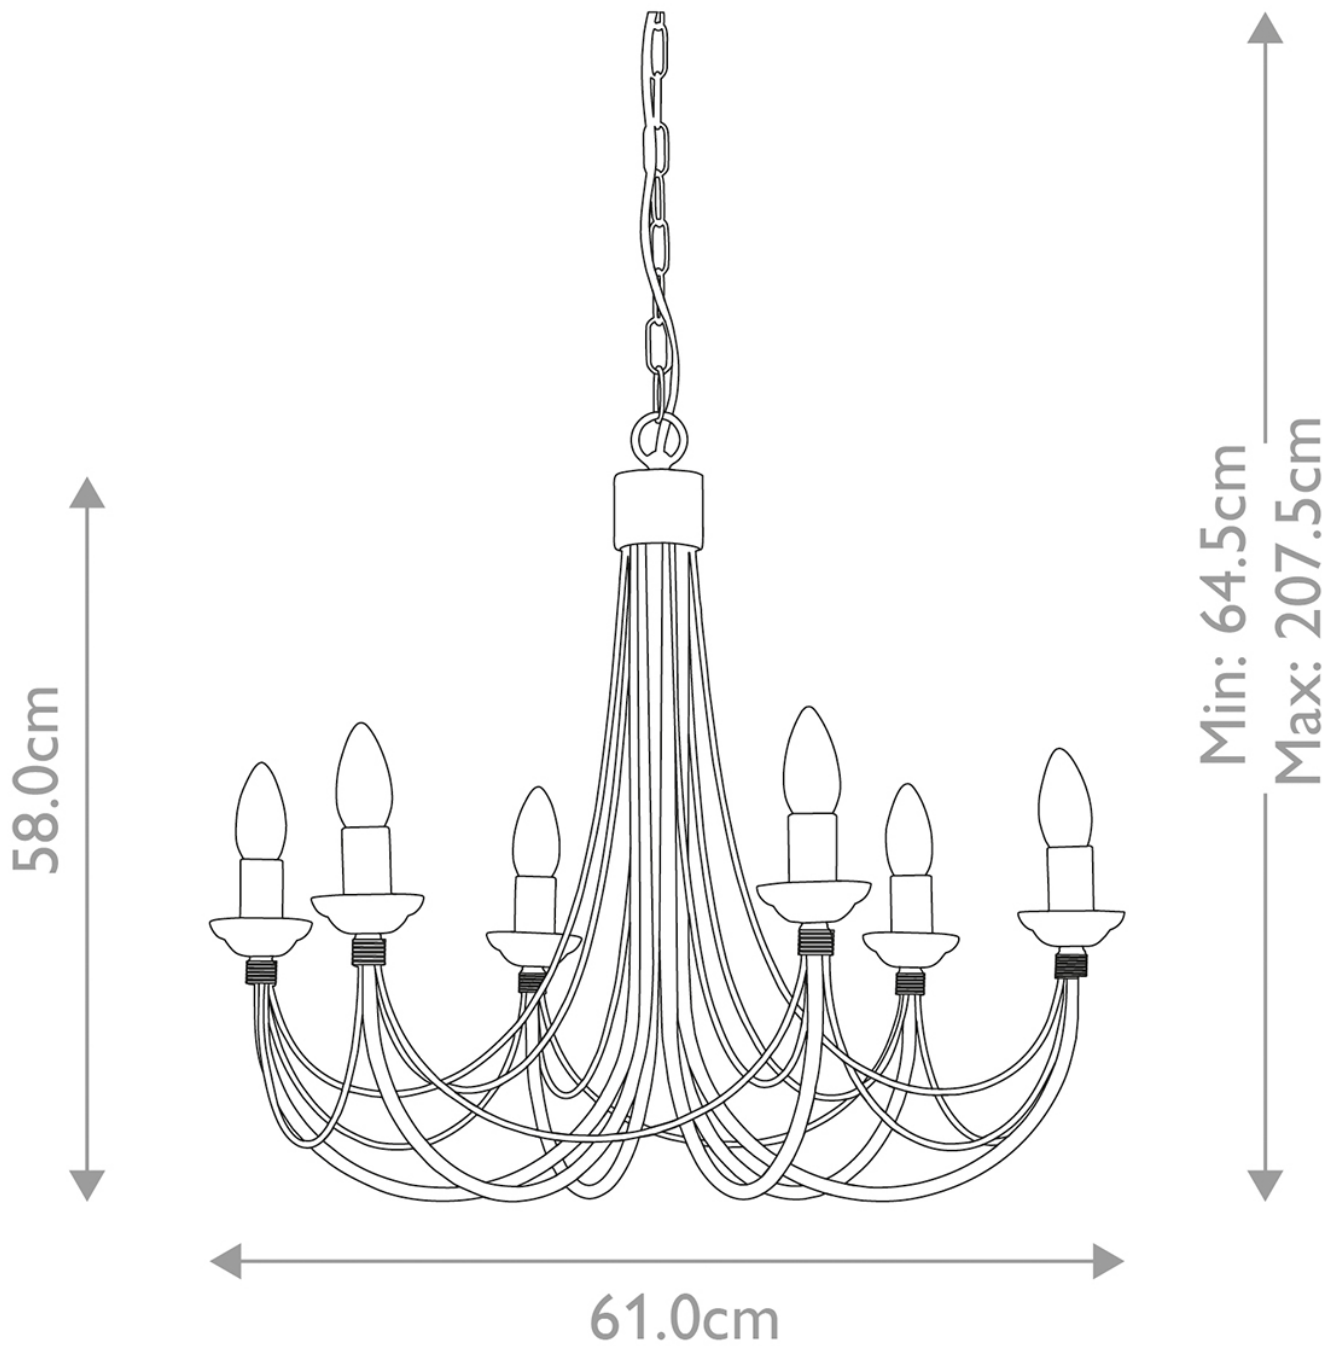

**Elstead - Carisbrooke CB6-BLACK Chandelier**

**CONTACT**