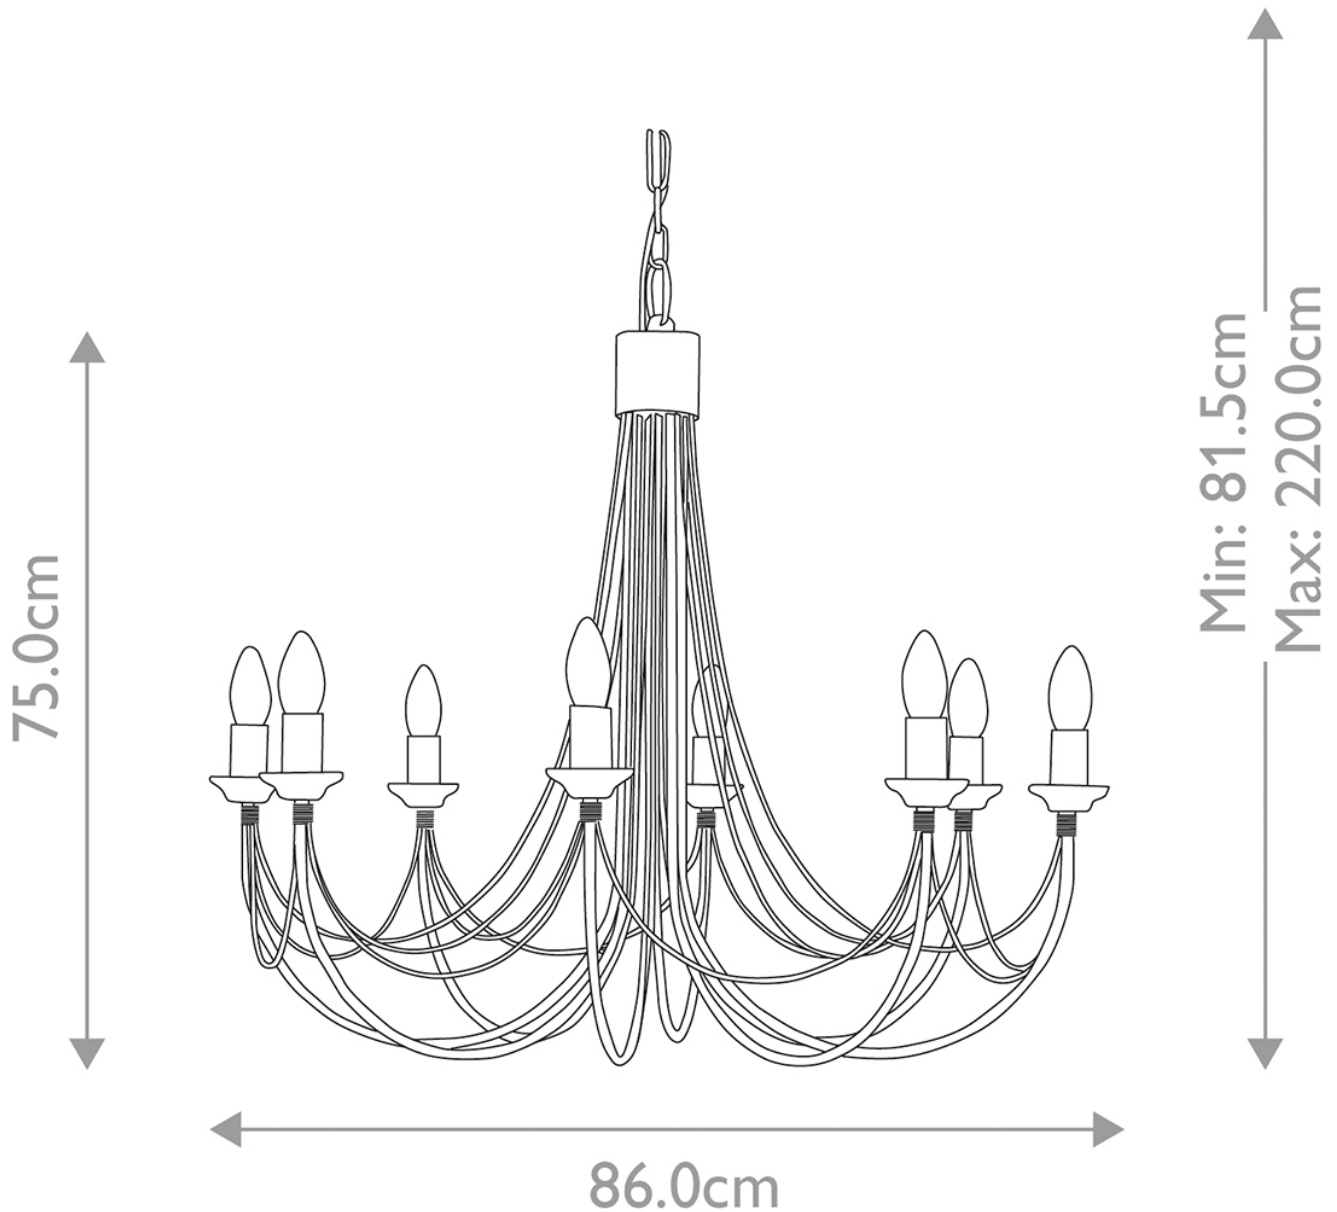

Elstead - Carisbrooke CB8-BLACK Chandelier

CONTACT